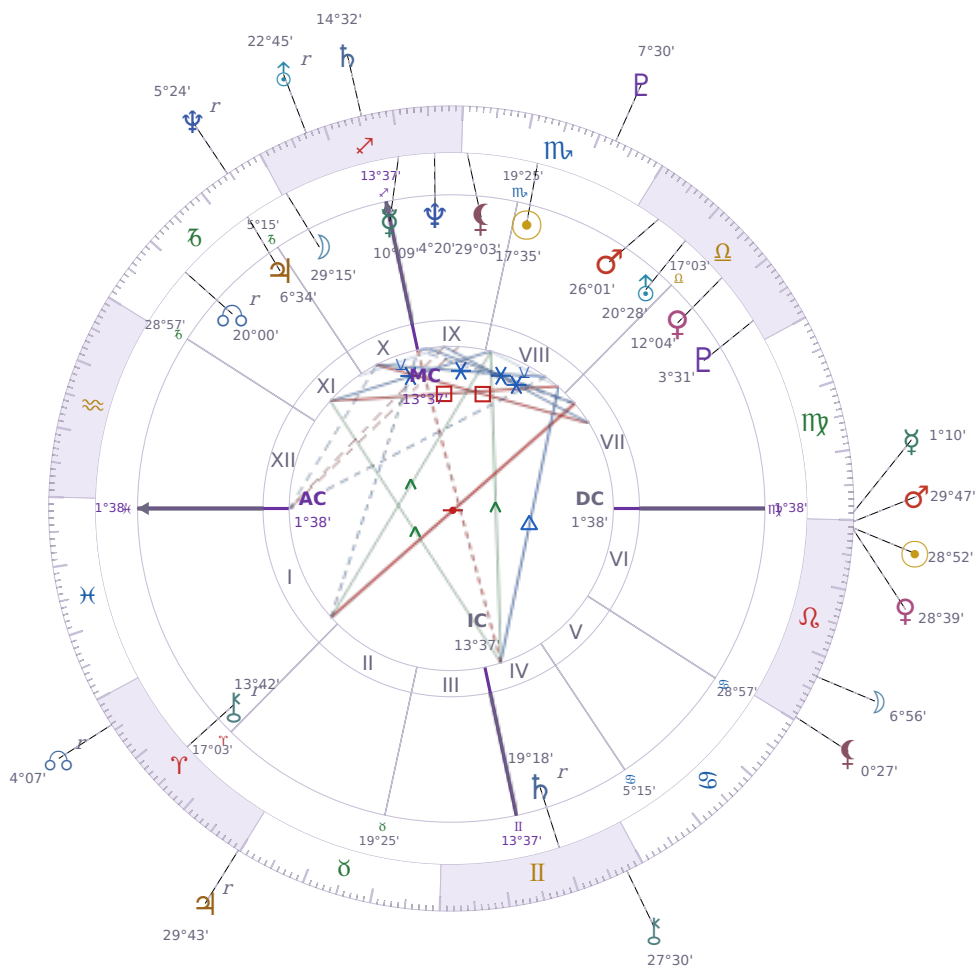

DAILY HOROSCOPE

Eric William Dane

American actor (1972-2026)

♏ Scorpio November 9, 1972 13:42 San Francisco

Saturday, 22 August 1987

TRANSITS FOR TODAY

☉ Sun	in ♌ Leo	28°52'08"
☾ Moon	in ♌ Leo	6°56'14"
☿ Mercury	in ♍ Virgo	1°10'49"
♀ Venus	in ♌ Leo	28°39'30"
♂ Mars	in ♌ Leo	29°47'30"
♃ Jupiter	in ♈ Aries Rx	29°43'10"
♄ Saturn	in ♐ Sagittarius	14°32'30"

♅ Uranus	in	♐ Sagittarius Rx	22°45'41"
♆ Neptune	in	♑ Capricorn Rx	5°24'23"
♇ Pluto	in	♏ Scorpio	7°30'01"
♁ Chiron	in	♊ Gemini	27°30'39"
♋ NNode	in	♈ Aries Rx	4°07'51"
♁ Lilith	in	♌ Leo	0°27'29"