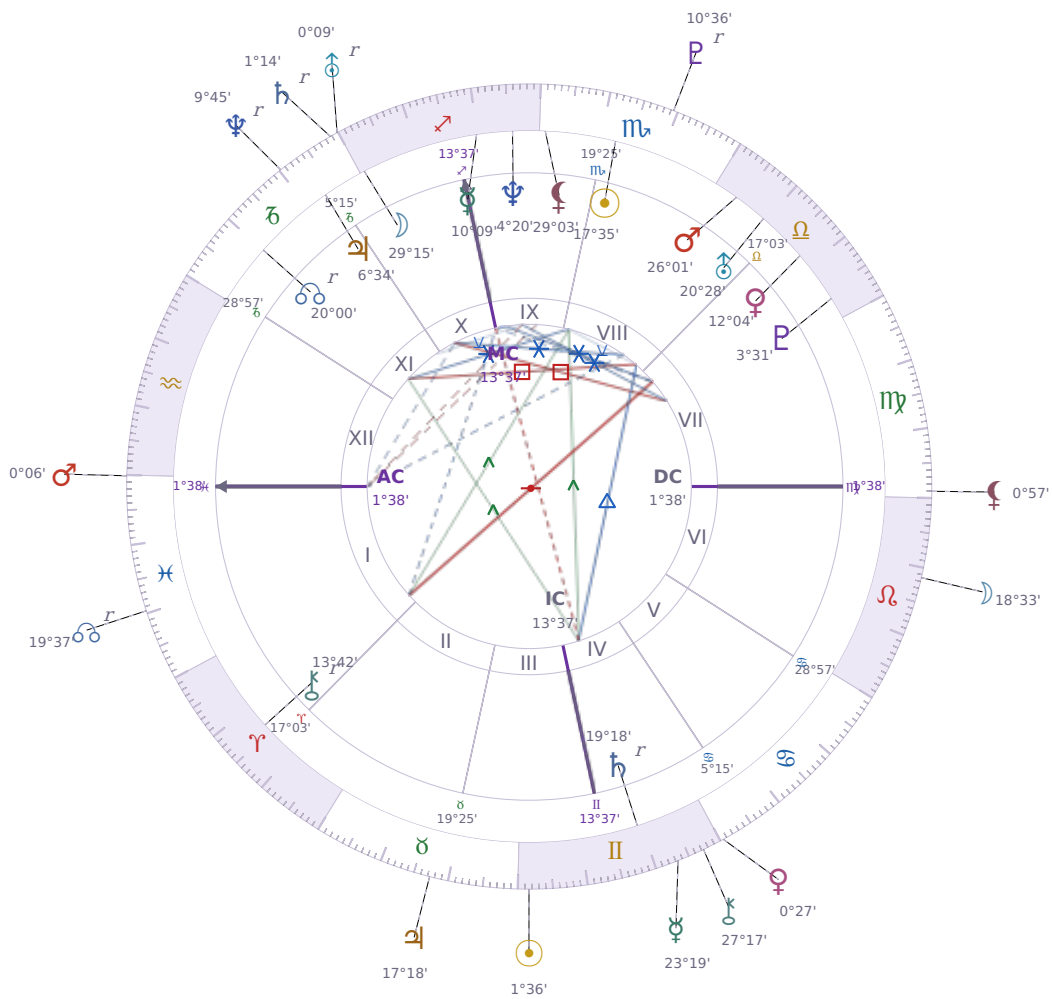

DAILY HOROSCOPE

Eric William Dane

American actor (1972-2026)

♏ Scorpio November 9, 1972 13:42 San Francisco

Sunday, 22 May 1988

TRANSITS FOR TODAY

☉ Sun	in ♊ Gemini	1°36'19"
☾ Moon	in ♌ Leo	18°33'21"
☿ Mercury	in ♊ Gemini	23°19'40"
♀ Venus	in ♋ Cancer	0°27'14"
♂ Mars	in ♉ Pisces	0°06'53"
♃ Jupiter	in ♉ Taurus	17°18'48"
♄ Saturn	in ♐ Capricorn Rx	1°14'32"