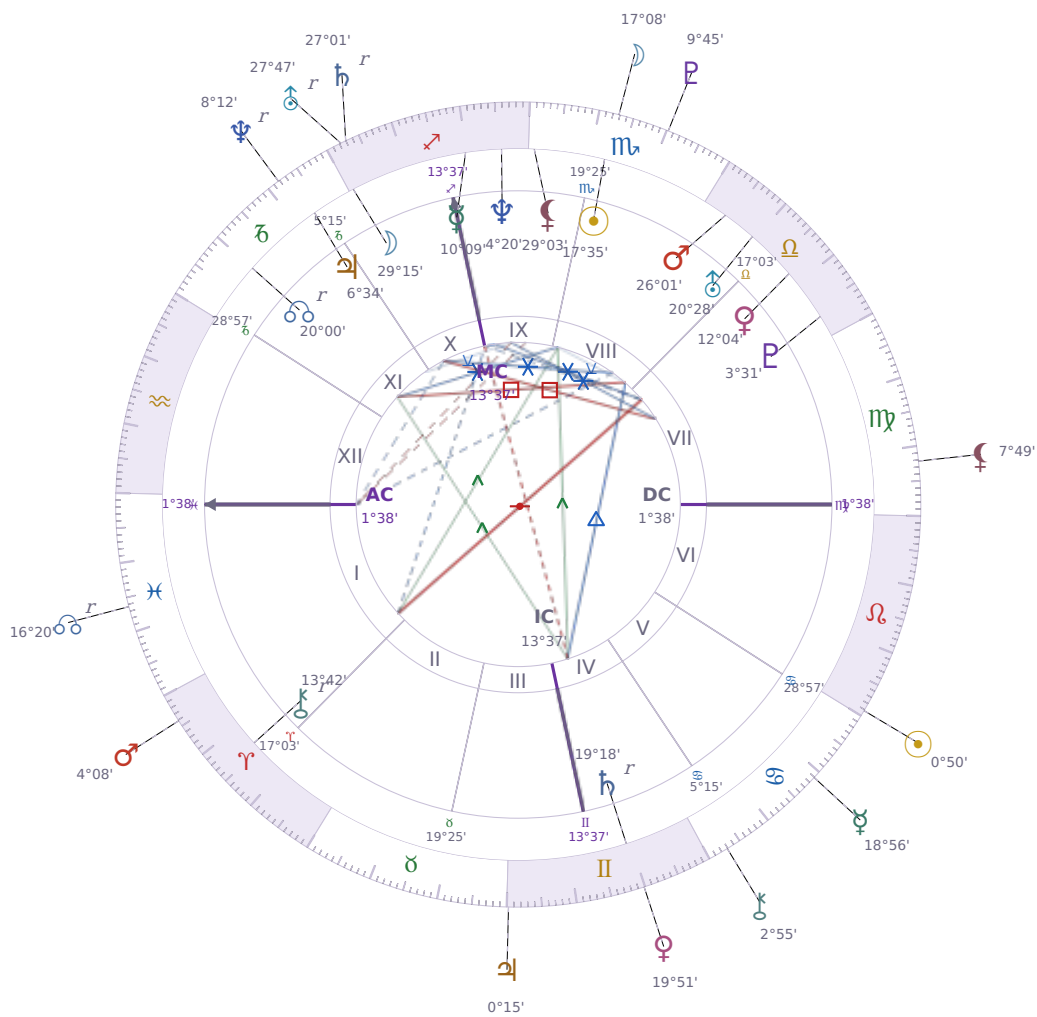

DAILY HOROSCOPE

Eric William Dane

American actor (1972-2026)

♏ Scorpio November 9, 1972 13:42 San Francisco

Saturday, 23 July 1988

TRANSITS FOR TODAY

☉ Sun	in ♌ Leo	0°50'29"
☾ Moon	in ♏ Scorpio	17°08'50"
☿ Mercury	in ♋ Cancer	18°56'51"
♀ Venus	in ♊ Gemini	19°51'34"
♂ Mars	in ♈ Aries	4°08'11"
♃ Jupiter	in ♊ Gemini	0°15'18"
♄ Saturn	in ♐ Sagittarius Rx	27°01'33"

♅ Uranus	in	♐ Sagittarius Rx	27°47'48"
♆ Neptune	in	♑ Capricorn Rx	8°12'33"
♇ Pluto	in	♏ Scorpio	9°45'45"
♁ Chiron	in	♋ Cancer	2°55'17"
♊ NNode	in	♓ Pisces Rx	16°20'23"
♁ Lilith	in	♍ Virgo	7°49'59"

NATAL PLANETS