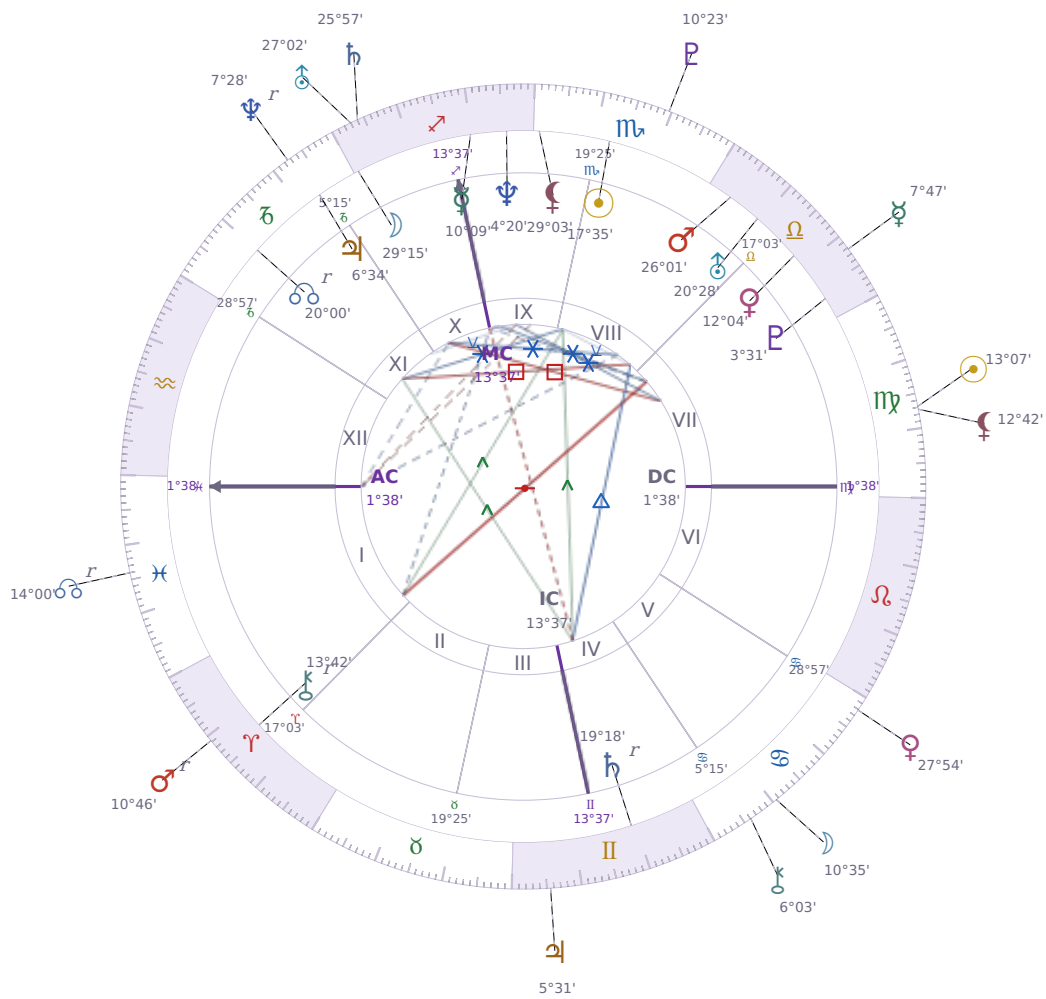

DAILY HOROSCOPE

Eric William Dane

American actor (1972-2026)

♏ Scorpio November 9, 1972 13:42 San Francisco

Monday, 5 September 1988

TRANSITS FOR TODAY

☉ Sun	in ♍ Virgo	13°07'56"
☾ Moon	in ♋ Cancer	10°35'31"
☿ Mercury	in ♎ Libra	7°47'39"
♀ Venus	in ♋ Cancer	27°54'52"
♂ Mars	in ♈ Aries Rx	10°46'35"
♃ Jupiter	in ♊ Gemini	5°31'55"
♄ Saturn	in ♐ Sagittarius	25°57'34"

♅ Uranus	in	♐ Sagittarius	27°02'39"
♆ Neptune	in	♑ Capricorn Rx	7°28'04"
♇ Pluto	in	♏ Scorpio	10°23'00"
♁ Chiron	in	♋ Cancer	6°03'58"
♁ NNode	in	♓ Pisces Rx	14°00'36"
♁ Lilith	in	♍ Virgo	12°42'23"

NATAL PLANETS

KEY DATE

♅ Uranus stations Direct

Uranus turning direct after months backward means **stuck situations finally shift** — delays in tech, contracts, or unusual projects resume their forward motion. What felt **blocked or confusing** about your routines, friendships, or work systems becomes **clearer to act on** now that the planet moves the way it normally does. Most people notice they can **make real changes** instead of just thinking about them, whether that's switching jobs, updating systems, or ending relationships that went nowhere during the retrograde.