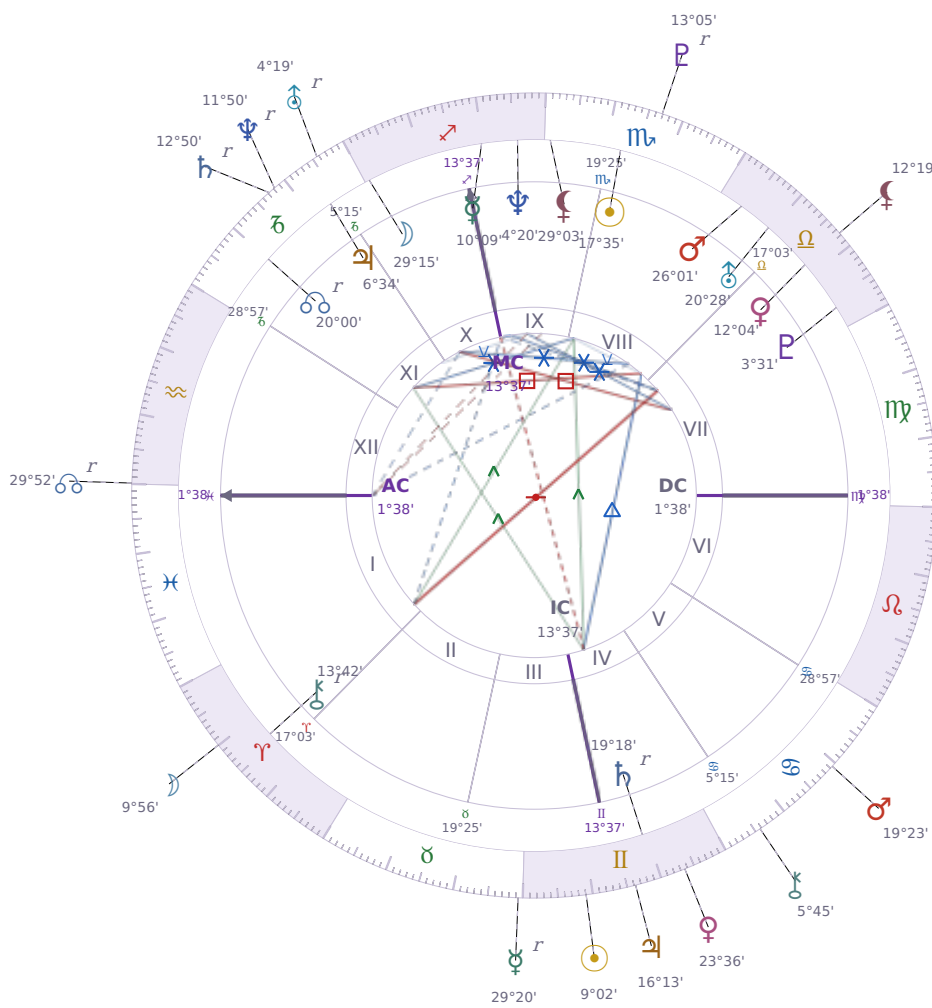

DAILY HOROSCOPE

Eric William Dane

American actor (1972-2026)

♏ Scorpio November 9, 1972 13:42 San Francisco

Tuesday, 30 May 1989

TRANSITS FOR TODAY

☉ Sun	in ♊ Gemini	9°02'48"
☾ Moon	in ♈ Aries	9°56'51"
☿ Mercury	in ♉ Taurus Rx	29°20'29"
♀ Venus	in ♊ Gemini	23°36'25"
♂ Mars	in ♋ Cancer	19°23'11"
♃ Jupiter	in ♊ Gemini	16°13'17"
♄ Saturn	in ♏ Capricorn Rx	12°50'37"

♅ Uranus	in ♄ Capricorn Rx	4°19'54"
♆ Neptune	in ♄ Capricorn Rx	11°50'35"
♇ Pluto	in ♏ Scorpio Rx	13°05'38"
♁ Chiron	in ♋ Cancer	5°45'48"
♊ NNode	in ♒ Aquarius Rx	29°52'19"
♁ Lilith	in ♎ Libra	12°19'52"