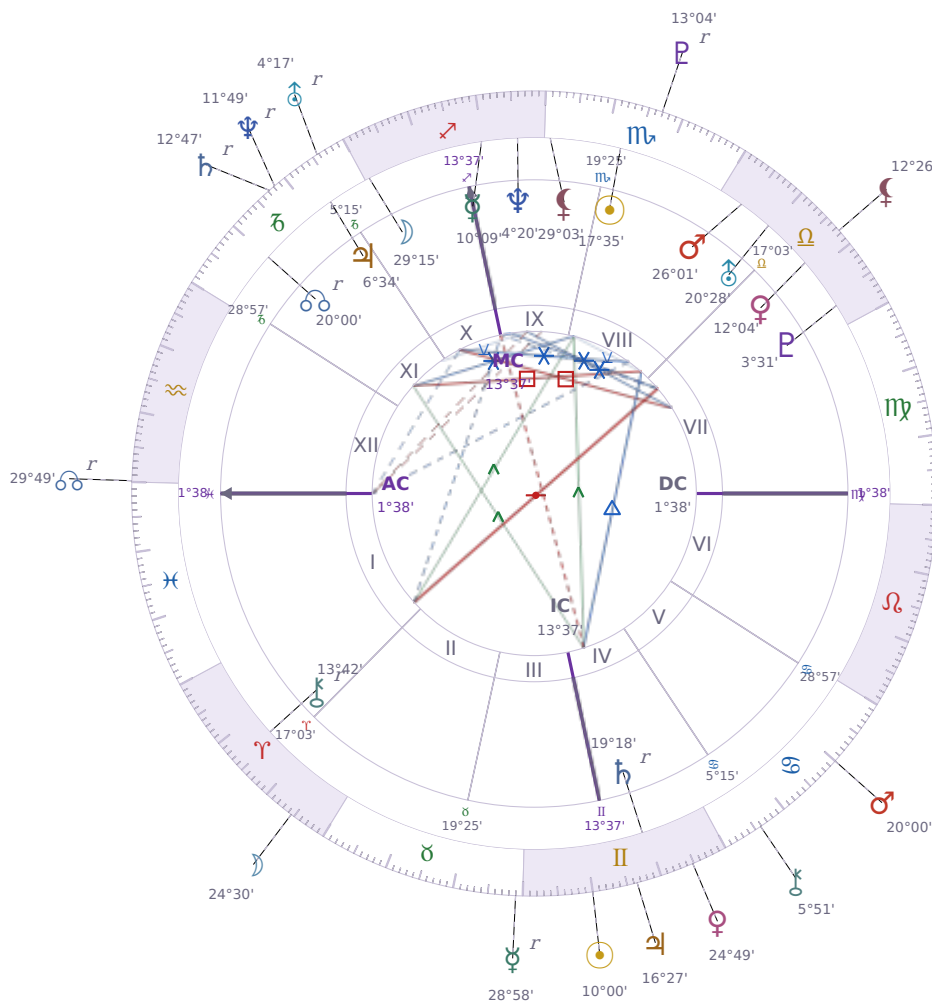

DAILY HOROSCOPE

Eric William Dane

American actor (1972-2026)

♏ Scorpio November 9, 1972 13:42 San Francisco

Wednesday, 31 May 1989

TRANSITS FOR TODAY

☉ Sun	in ♊ Gemini	10°00'21"
☾ Moon	in ♈ Aries	24°30'37"
☿ Mercury	in ♉ Taurus Rx	28°58'57"
♀ Venus	in ♊ Gemini	24°49'56"
♂ Mars	in ♋ Cancer	20°00'24"
♃ Jupiter	in ♊ Gemini	16°27'10"
♄ Saturn	in ♏ Capricorn Rx	12°47'19"

♅ Uranus	in ♄ Capricorn Rx	4°17'46"
♆ Neptune	in ♄ Capricorn Rx	11°49'17"
♇ Pluto	in ♏ Scorpio Rx	13°04'10"
♁ Chiron	in ♋ Cancer	5°51'18"
♊ NNode	in ♒ Aquarius Rx	29°49'08"
♁ Lilith	in ♎ Libra	12°26'33"

♂ Mars ☍ Opposition ♊ natal NNode

Right now you're running into friction with people who expect you to follow their path, and you're **pushing back harder than usual**. Your instinct is to act independently and prove yourself, which creates real conflict with anyone trying to guide or direct you. Over the coming weeks, you'll notice this drive to go your own way is actually blocking the connections and collaborative opportunities that normally help you grow.