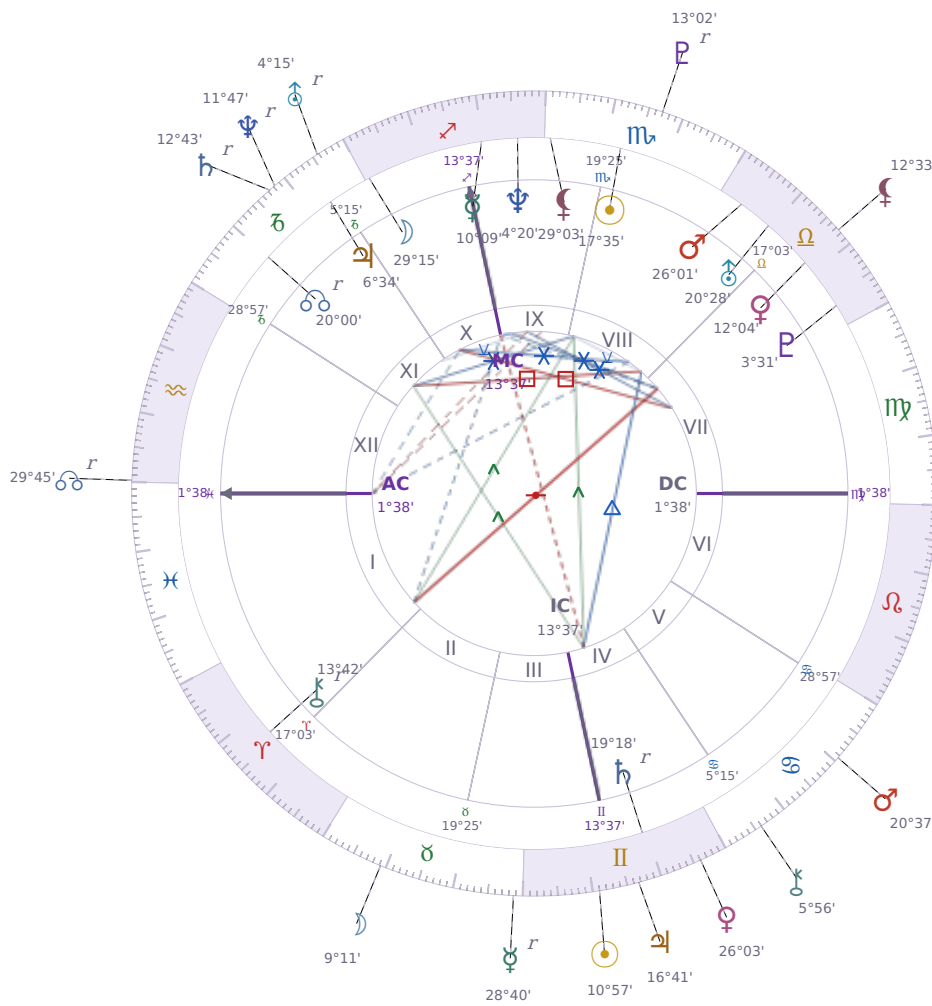

DAILY HOROSCOPE

Eric William Dane

American actor (1972-2026)

♏ Scorpio November 9, 1972 13:42 San Francisco

Thursday, 1 June 1989

TRANSITS FOR TODAY

☉ Sun	in ♊ Gemini	10°57'52"
☾ Moon	in ♉ Taurus	9°11'31"
☿ Mercury	in ♉ Taurus Rx	28°40'58"
♀ Venus	in ♊ Gemini	26°03'25"
♂ Mars	in ♋ Cancer	20°37'37"
♃ Jupiter	in ♊ Gemini	16°41'03"
♄ Saturn	in ♏ Capricorn Rx	12°43'57"

♅ Uranus	in ♑ Capricorn	Rx	4°15'36"
♆ Neptune	in ♑ Capricorn	Rx	11°47'57"
♇ Pluto	in ♏ Scorpio	Rx	13°02'43"
♁ Chiron	in ♋ Cancer		5°56'50"
♊ NNode	in ♒ Aquarius	Rx	29°45'57"
♁ Lilith	in ♎ Libra		12°33'14"