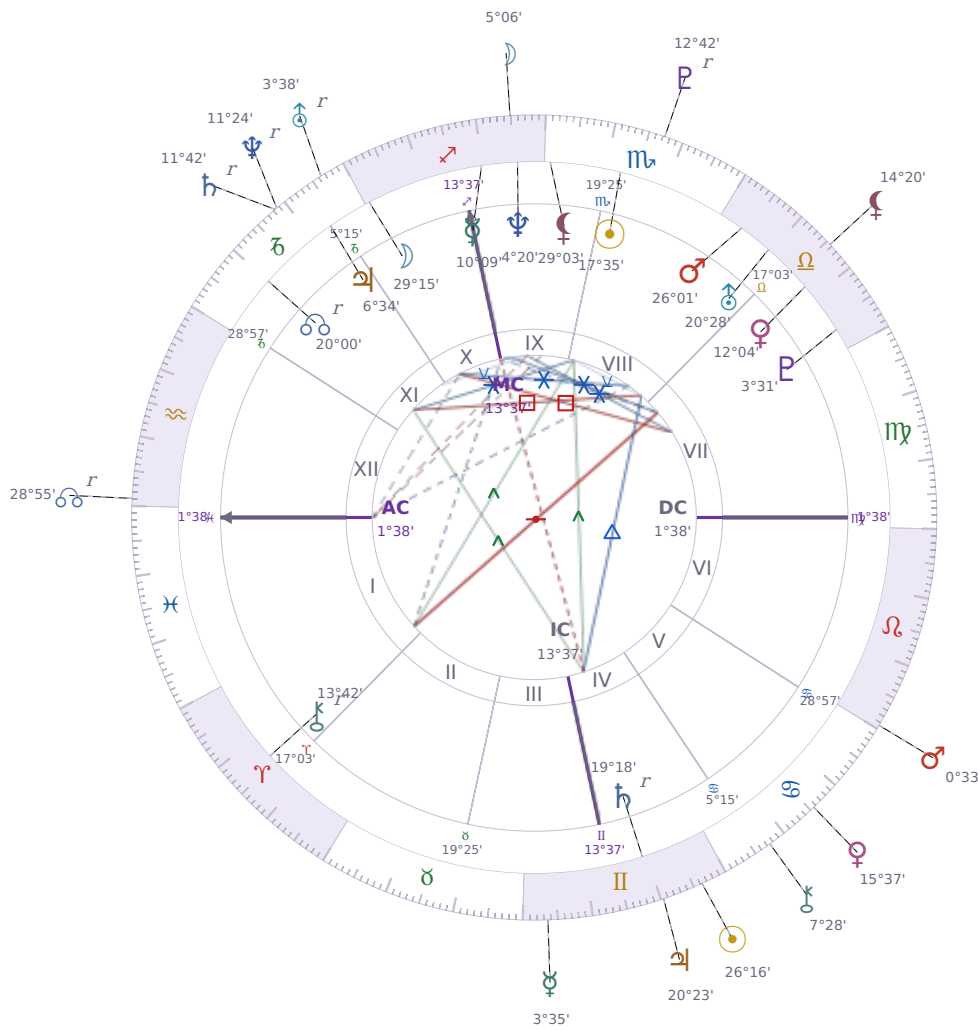

DAILY HOROSCOPE

Eric William Dane

American actor (1972-2026)

♏ Scorpio November 9, 1972 13:42 San Francisco

Saturday, 17 June 1989

TRANSITS FOR TODAY

☉ Sun	in ♊ Gemini	26°16'03"
☾ Moon	in ♐ Sagittarius	5°06'22"
☿ Mercury	in ♊ Gemini	3°35'10"
♀ Venus	in ♋ Cancer	15°37'02"
♂ Mars	in ♌ Leo	0°33'56"
♃ Jupiter	in ♊ Gemini	20°23'28"
♄ Saturn	in ♏ Capricorn Rx	11°42'40"

♅ Uranus	in ♄ Capricorn Rx	3°38'37"
♆ Neptune	in ♄ Capricorn Rx	11°24'46"
♇ Pluto	in ♏ Scorpio Rx	12°42'20"
♁ Chiron	in ♋ Cancer	7°28'37"
♊ NNode	in ♒ Aquarius Rx	28°55'08"
♁ Lilith	in ♎ Libra	14°20'11"