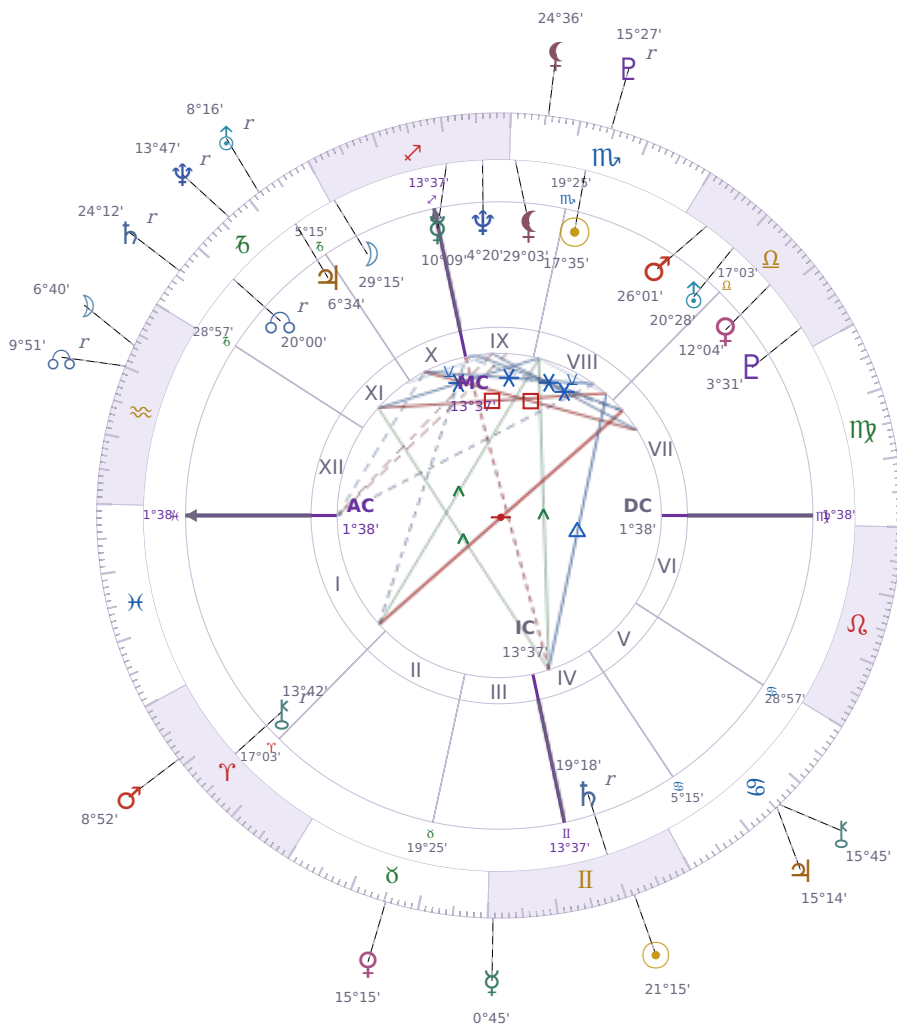

DAILY HOROSCOPE

Eric William Dane

American actor (1972–2026)

♏ Scorpio November 9, 1972 13:42 San Francisco

Tuesday, 12 June 1990

TRANSITS FOR TODAY

☉ Sun	in ♊ Gemini	21°15'49"
☾ Moon	in ♒ Aquarius	6°40'03"
☿ Mercury	in ♊ Gemini	0°45'04"
♀ Venus	in ♉ Taurus	15°15'14"
♂ Mars	in ♈ Aries	8°52'46"
♃ Jupiter	in ♋ Cancer	15°14'32"
♄ Saturn	in ♐ Capricorn Rx	24°12'11"

♅ Uranus	in ♄ Capricorn Rx	8°16'51"
♆ Neptune	in ♄ Capricorn Rx	13°47'28"
♇ Pluto	in ♏ Scorpio Rx	15°27'49"
♁ Chiron	in ♋ Cancer	15°45'32"
♁ NNode	in ♒ Aquarius Rx	9°51'24"
♁ Lilith	in ♏ Scorpio	24°36'55"