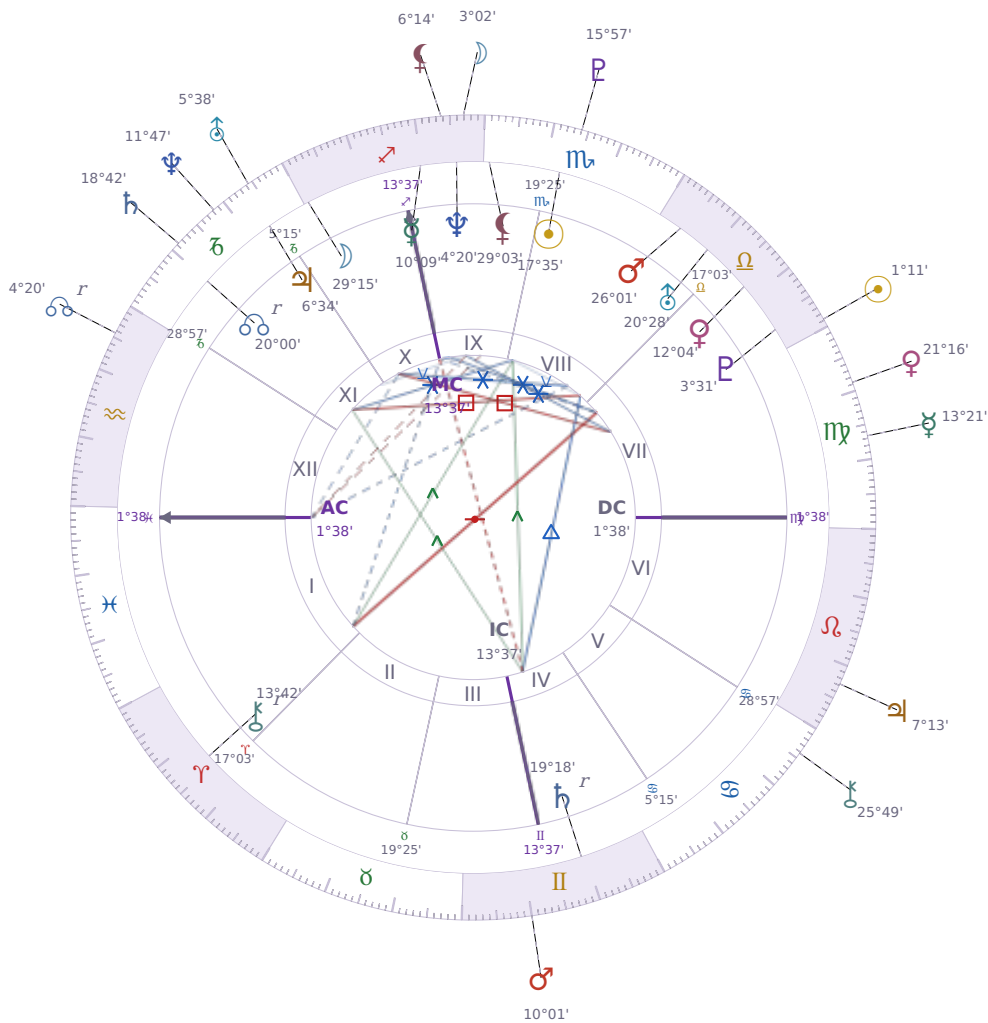

DAILY HOROSCOPE

Eric William Dane

American actor (1972-2026)

♏ Scorpio November 9, 1972 13:42 San Francisco

Monday, 24 September 1990

TRANSITS FOR TODAY

☉ Sun	in ♎ Libra	1°11'11"
☾ Moon	in ♐ Sagittarius	3°02'01"
☿ Mercury	in ♍ Virgo	13°21'38"
♀ Venus	in ♍ Virgo	21°16'16"
♂ Mars	in ♊ Gemini	10°01'26"
♃ Jupiter	in ♌ Leo	7°13'46"
♄ Saturn	in ♐ Capricorn	18°42'20"

♅ Uranus	in ♑ Capricorn	5°38'27"
♆ Neptune	in ♑ Capricorn	11°47'52"
♇ Pluto	in ♏ Scorpio	15°57'48"
♁ Chiron	in ♋ Cancer	25°49'10"
♁ NNode	in ♒ Aquarius Rx	4°20'59"
♁ Lilith	in ♏ Sagittarius	6°14'54"