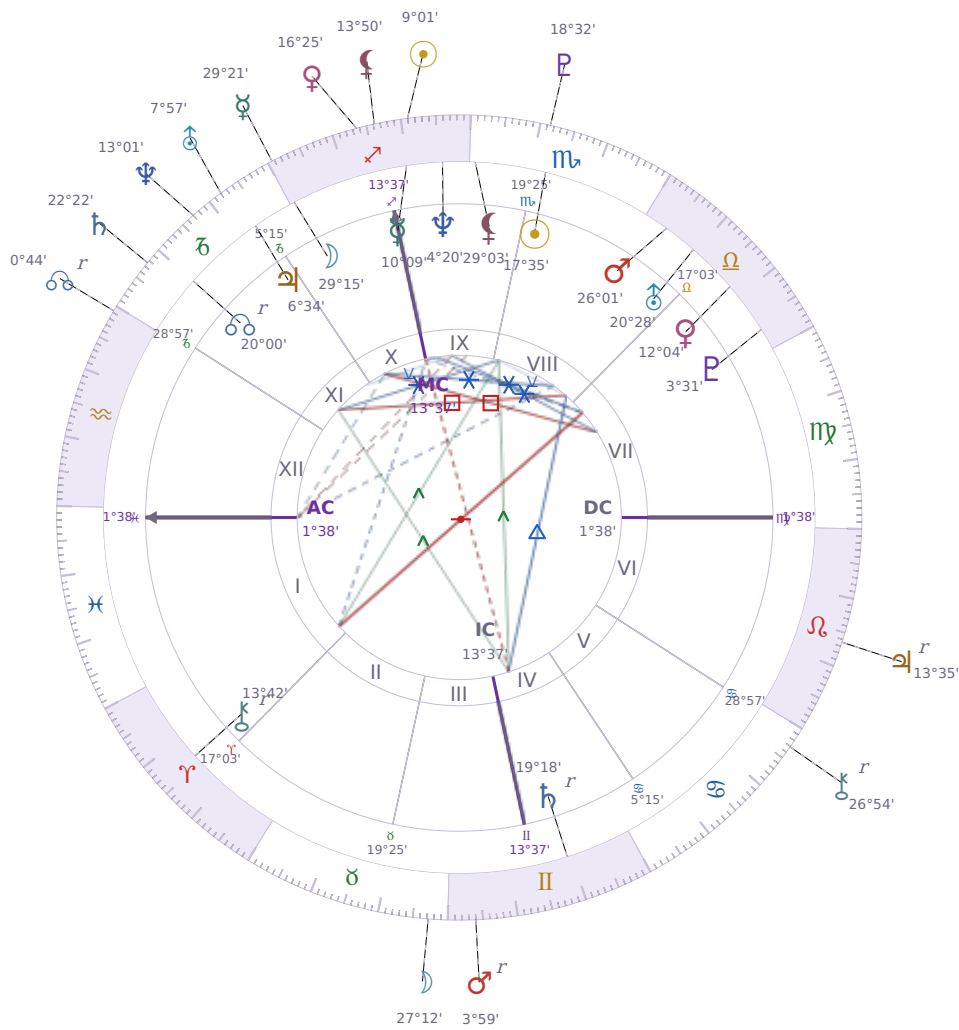

DAILY HOROSCOPE

Eric William Dane

American actor (1972-2026)

♏ Scorpio November 9, 1972 13:42 San Francisco

Saturday, 1 December 1990

TRANSITS FOR TODAY

☉ Sun	in ♐ Sagittarius	9°01'54"
☾ Moon	in ♉ Taurus	27°12'42"
☿ Mercury	in ♐ Sagittarius	29°21'47"
♀ Venus	in ♐ Sagittarius	16°25'56"
♂ Mars	in ♊ Gemini Rx	3°59'42"
♃ Jupiter	in ♌ Leo Rx	13°35'36"
♄ Saturn	in ♐ Capricorn	22°22'16"

♅ Uranus	in ♑ Capricorn	7°57'32"
♆ Neptune	in ♑ Capricorn	13°01'19"
♇ Pluto	in ♏ Scorpio	18°32'49"
♁ Chiron	in ♋ Cancer Rx	26°54'34"
♁ NNode	in ♒ Aquarius Rx	0°44'56"
♁ Lilith	in ♐ Sagittarius	13°50'08"