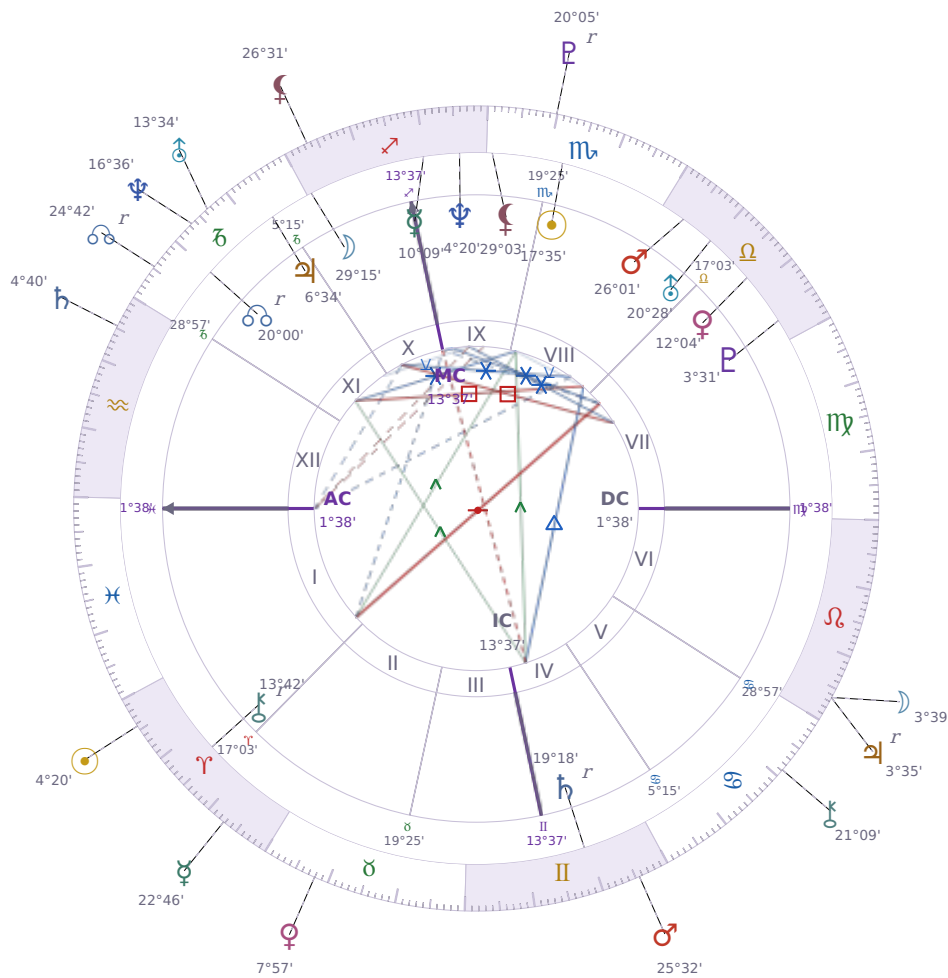

DAILY HOROSCOPE

Eric William Dane

American actor (1972-2026)

♏ Scorpio November 9, 1972 13:42 San Francisco

Monday, 25 March 1991

TRANSITS FOR TODAY

☉ Sun	in ♈ Aries	4°20'22"
☾ Moon	in ♌ Leo	3°39'00"
☿ Mercury	in ♈ Aries	22°46'05"
♀ Venus	in ♉ Taurus	7°57'46"
♂ Mars	in ♊ Gemini	25°32'57"
♃ Jupiter	in ♌ Leo Rx	3°35'23"
♄ Saturn	in ♒ Aquarius	4°40'27"

♅ Uranus	in ♏ Capricorn	13°34'19"
♆ Neptune	in ♏ Capricorn	16°36'01"
♇ Pluto	in ♏ Scorpio Rx	20°05'53"
♁ Chiron	in ♋ Cancer	21°09'11"
♁ NNode	in ♏ Capricorn Rx	24°42'46"
♁ Lilith	in ♐ Sagittarius	26°31'02"