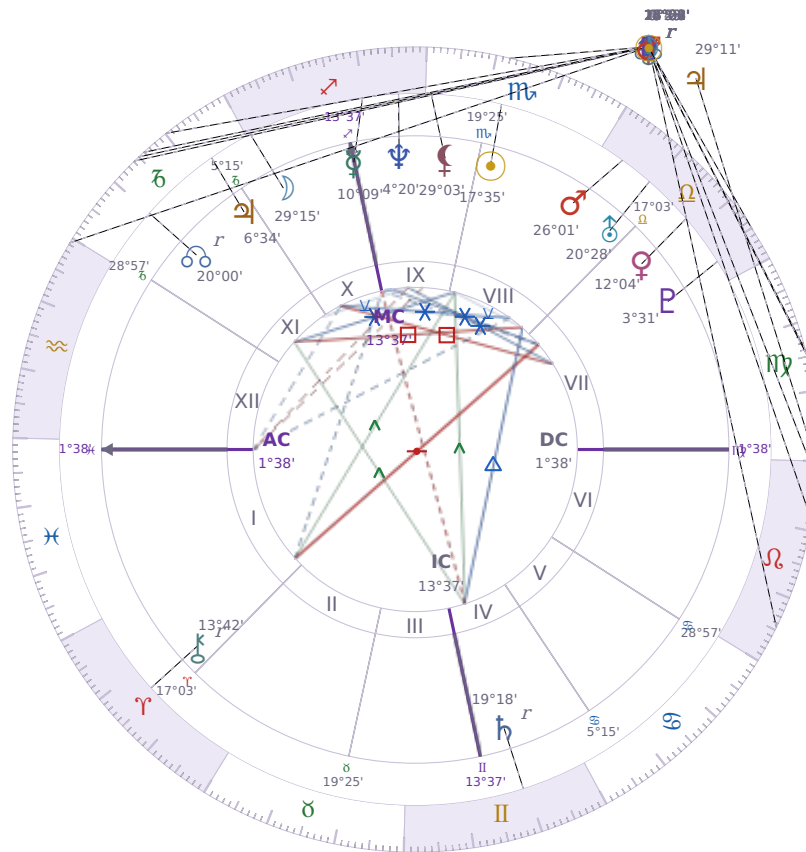

DAILY HOROSCOPE

Eric William Dane

American actor (1972–2026)

♏ Scorpio November 9, 1972 13:42 San Francisco

Sunday, 8 September 1991

TRANSITS FOR TODAY

☉ Sun	in ♍ Virgo	15°20'45"
☾ Moon	in ♍ Virgo	15°53'42"
☿ Mercury	in ♌ Leo	27°22'15"
♀ Venus	in ♌ Leo Rx	21°28'38"
♂ Mars	in ♎ Libra	4°39'49"
♃ Jupiter	in ♌ Leo	29°11'59"
♄ Saturn	in ♒ Aquarius Rx	0°45'53"