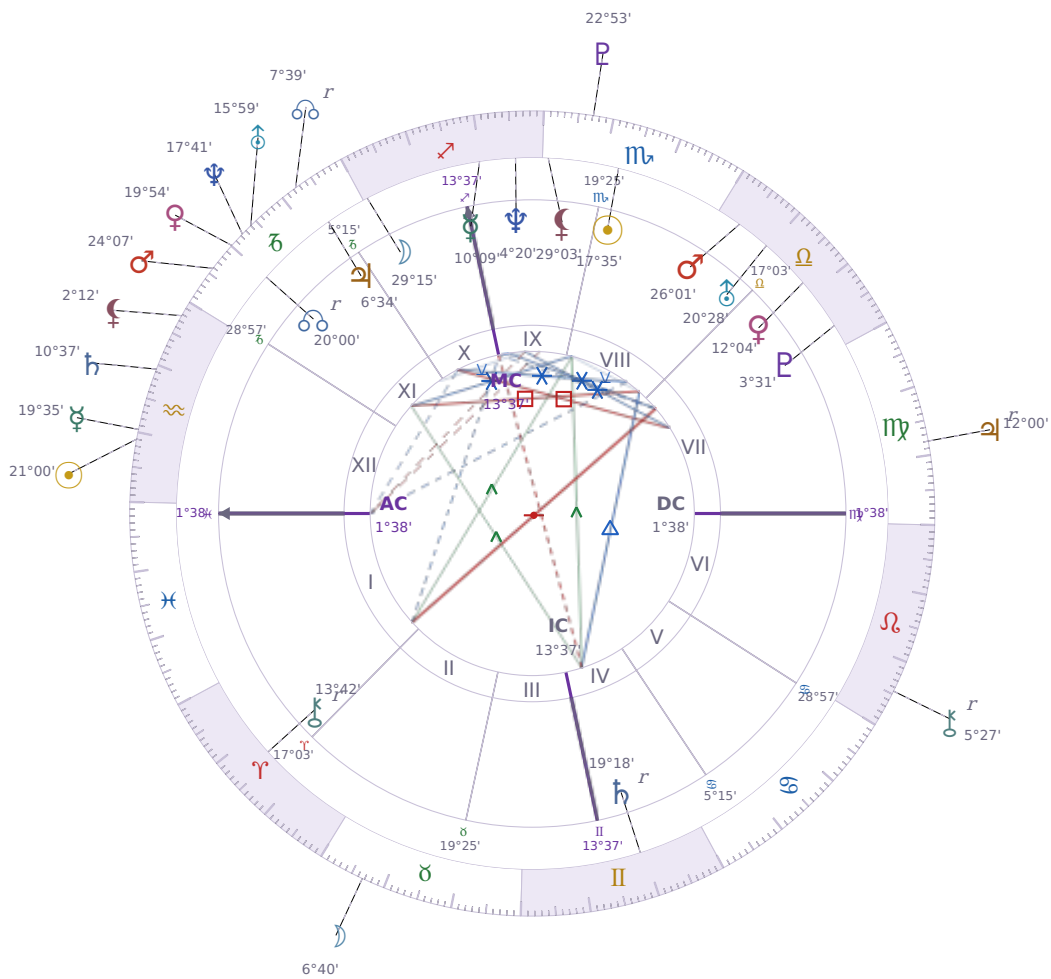

DAILY HOROSCOPE

Eric William Dane

American actor (1972-2026)

♏ Scorpio November 9, 1972 13:42 San Francisco

Monday, 10 February 1992

TRANSITS FOR TODAY

| | | |
|-----------|----------------|-----------|
| ☉ Sun | in ♒ Aquarius | 21°00'15" |
| ☾ Moon | in ♉ Taurus | 6°40'42" |
| ☿ Mercury | in ♒ Aquarius | 19°35'13" |
| ♀ Venus | in ♏ Capricorn | 19°54'14" |
| ♂ Mars | in ♏ Capricorn | 24°07'49" |
| ♃ Jupiter | in ♍ Virgo Rx | 12°00'37" |
| ♄ Saturn | in ♒ Aquarius | 10°37'10" |

| | | |
|-----------|--------------------------|-----------|
| ♅ Uranus | in ♑ Capricorn | 15°59'57" |
| ♆ Neptune | in ♑ Capricorn | 17°41'44" |
| ♇ Pluto | in ♏ Scorpio | 22°53'42" |
| ♁ Chiron | in ♌ Leo Rx | 5°27'40" |
| ♁ NNode | in ♑ Capricorn Rx | 7°39'44" |
| ♁ Lilith | in ♒ Aquarius | 2°12'21" |