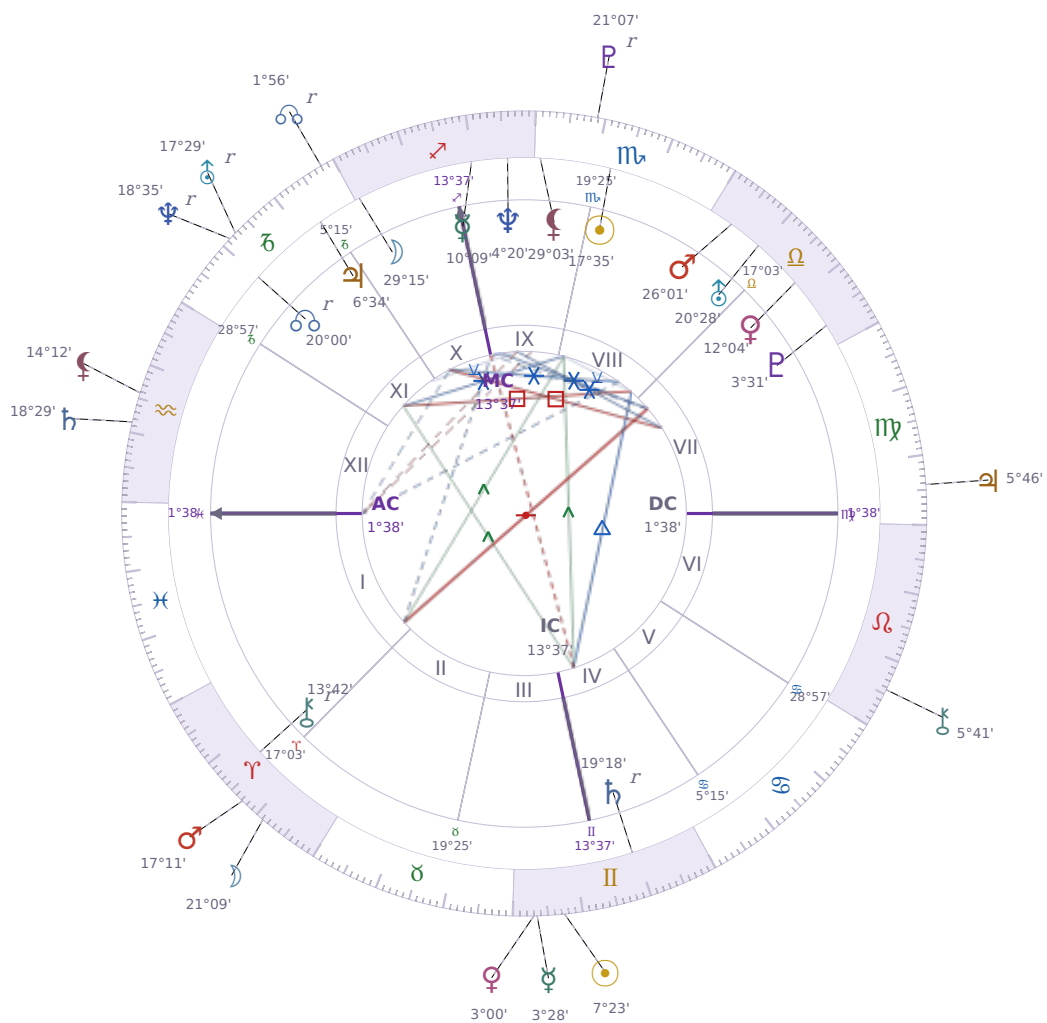

DAILY HOROSCOPE

Eric William Dane

American actor (1972-2026)

♏ Scorpio November 9, 1972 13:42 San Francisco

Thursday, 28 May 1992

TRANSITS FOR TODAY

☉ Sun	in ♊ Gemini	7°23'48"
☾ Moon	in ♈ Aries	21°09'06"
☿ Mercury	in ♊ Gemini	3°28'52"
♀ Venus	in ♊ Gemini	3°00'20"
♂ Mars	in ♈ Aries	17°11'48"
♃ Jupiter	in ♍ Virgo	5°46'09"
♄ Saturn	in ♒ Aquarius	18°29'20"

♅ Uranus	in ♄ Capricorn Rx	17°29'09"
♆ Neptune	in ♄ Capricorn Rx	18°35'11"
♇ Pluto	in ♏ Scorpio Rx	21°07'13"
♁ Chiron	in ♌ Leo	5°41'10"
♁ NNode	in ♄ Capricorn Rx	1°56'34"
♁ Lilith	in ♒ Aquarius	14°12'33"

## KEY TRANSIT FACTORS