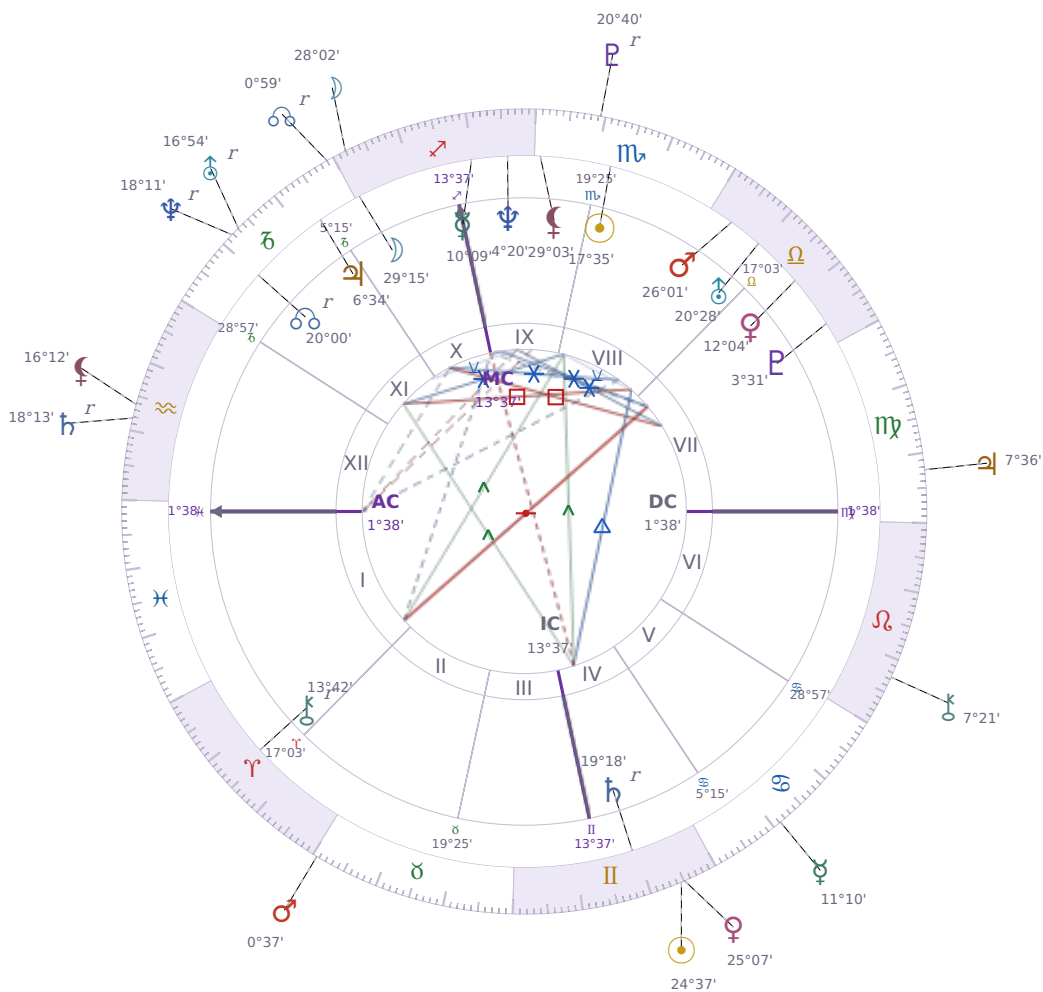

DAILY HOROSCOPE

Eric William Dane

American actor (1972-2026)

♏ Scorpio November 9, 1972 13:42 San Francisco

Monday, 15 June 1992

TRANSITS FOR TODAY

☉ Sun	in ♊ Gemini	24°37'22"
☾ Moon	in ♏ Sagittarius	28°02'00"
☿ Mercury	in ♋ Cancer	11°10'04"
♀ Venus	in ♊ Gemini	25°07'07"
♂ Mars	in ♉ Taurus	0°37'00"
♃ Jupiter	in ♍ Virgo	7°36'02"
♄ Saturn	in ♒ Aquarius Rx	18°13'47"

♅ Uranus	in ♑ Capricorn	Rx	16°54'21"
♆ Neptune	in ♑ Capricorn	Rx	18°11'57"
♇ Pluto	in ♏ Scorpio	Rx	20°40'52"
♁ Chiron	in ♌ Leo		7°21'10"
♁ NNode	in ♑ Capricorn	Rx	0°59'23"
♁ Lilith	in ♒ Aquarius		16°12'51"