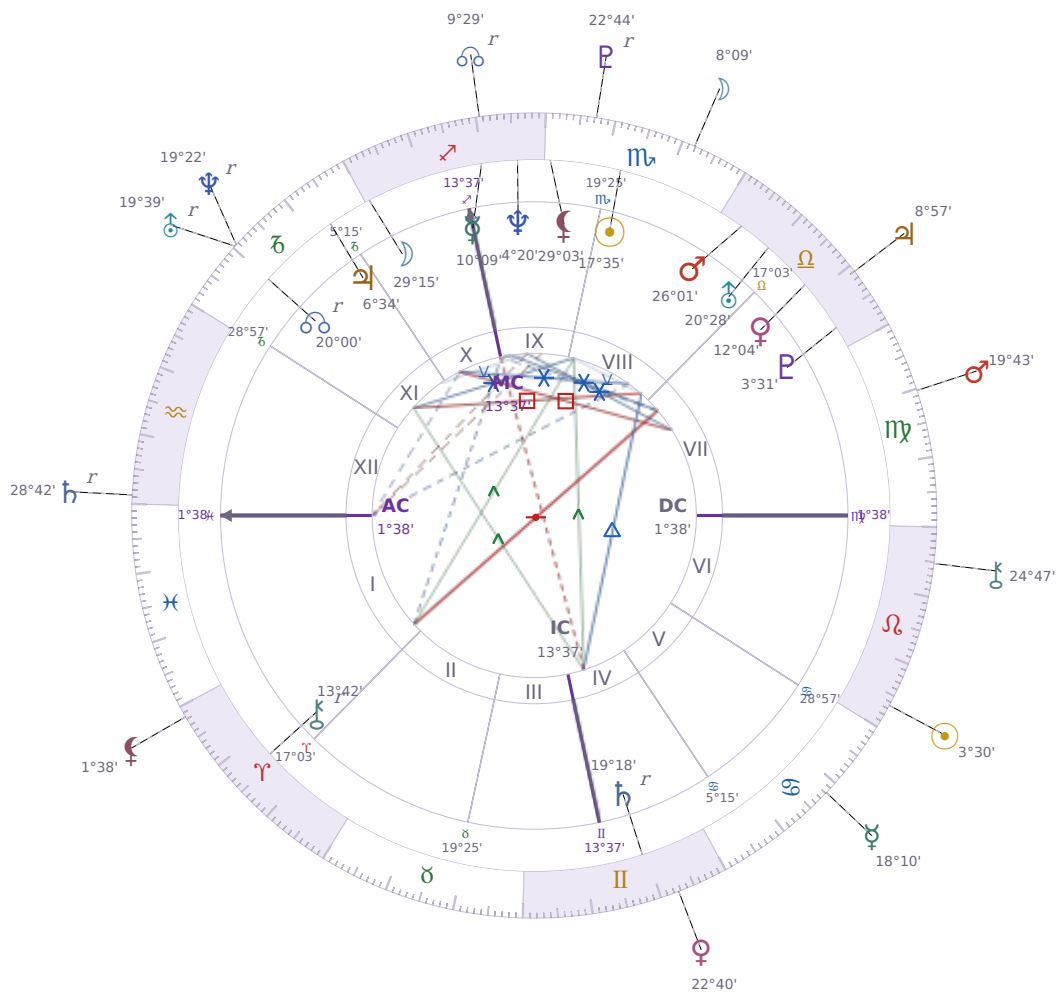

DAILY HOROSCOPE

Eric William Dane

American actor (1972-2026)

♏ Scorpio November 9, 1972 13:42 San Francisco

Monday, 26 July 1993

TRANSITS FOR TODAY

☉ Sun	in ♌ Leo	3°30'32"
☾ Moon	in ♏ Scorpio	8°09'35"
☿ Mercury	in ♋ Cancer	18°10'02"
♀ Venus	in ♊ Gemini	22°40'11"
♂ Mars	in ♍ Virgo	19°43'50"
♃ Jupiter	in ♎ Libra	8°57'27"
♄ Saturn	in ♒ Aquarius Rx	28°42'30"

♅ Uranus	in ♄ Capricorn Rx	19°39'18"
♆ Neptune	in ♄ Capricorn Rx	19°22'55"
♇ Pluto	in ♏ Scorpio Rx	22°44'08"
♁ Chiron	in ♌ Leo	24°47'54"
♊ NNode	in ♐ Sagittarius Rx	9°29'26"
♁ Lilith	in ♈ Aries	1°38'26"