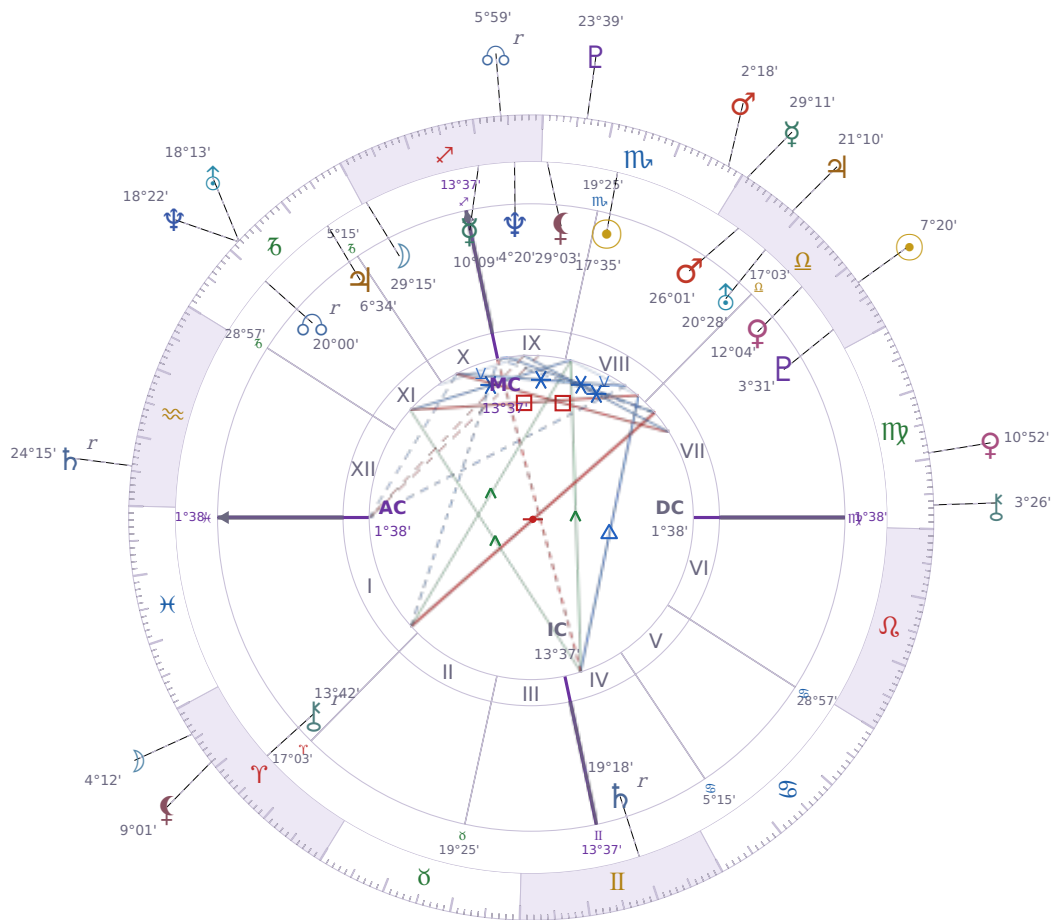

DAILY HOROSCOPE

Eric William Dane

American actor (1972-2026)

♏ Scorpio November 9, 1972 13:42 San Francisco

Thursday, 30 September 1993

TRANSITS FOR TODAY

☉ Sun	in ♎ Libra	7°20'22"
☾ Moon	in ♈ Aries	4°12'50"
☿ Mercury	in ♎ Libra	29°11'44"
♀ Venus	in ♍ Virgo	10°52'35"
♂ Mars	in ♏ Scorpio	2°18'06"
♃ Jupiter	in ♎ Libra	21°10'45"
♄ Saturn	in ♒ Aquarius Rx	24°15'59"

♅ Uranus	in ♄ Capricorn	18°13'54"
♆ Neptune	in ♄ Capricorn	18°22'34"
♇ Pluto	in ♏ Scorpio	23°39'21"
♁ Chiron	in ♍ Virgo	3°26'07"
♊ NNode	in ♐ Sagittarius Rx	5°59'43"
♁ Lilith	in ♈ Aries	9°01'03"