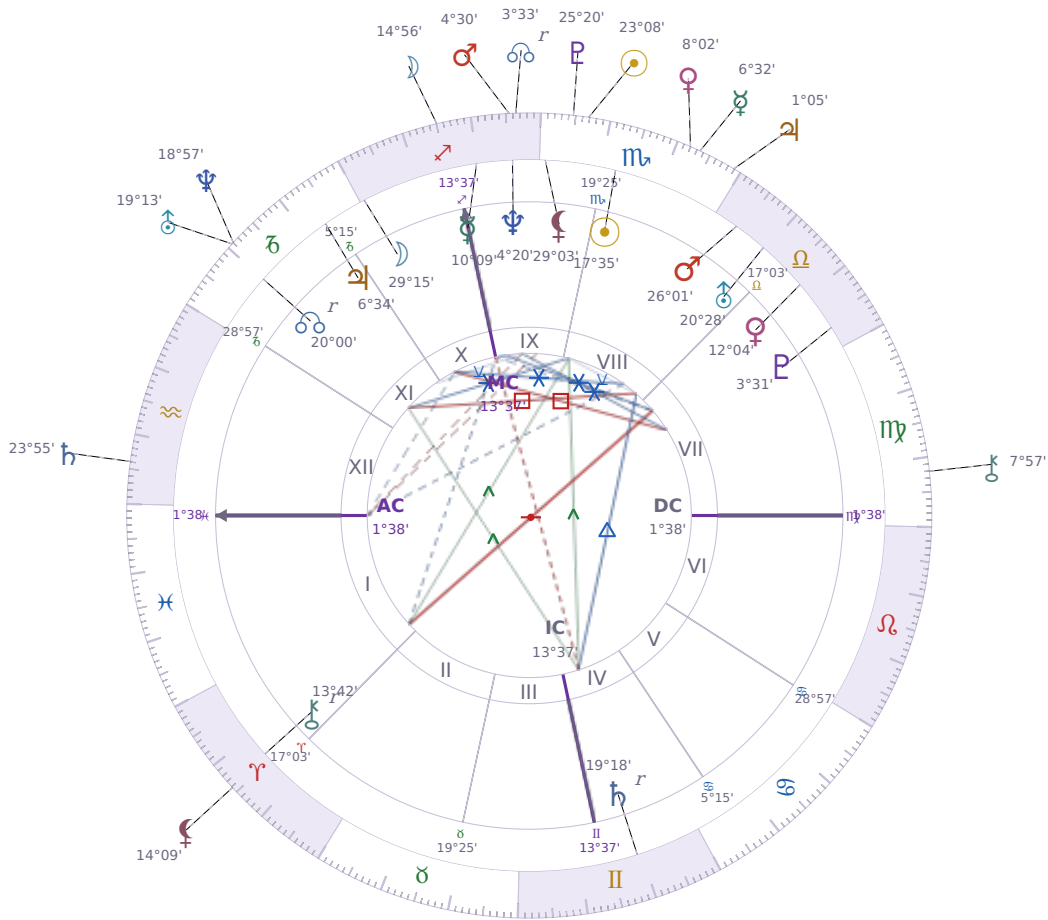

DAILY HOROSCOPE

Eric William Dane

American actor (1972-2026)

♏ Scorpio November 9, 1972 13:42 San Francisco

Monday, 15 November 1993

TRANSITS FOR TODAY

| | | |
|-----------|------------------|-----------|
| ☉ Sun | in ♏ Scorpio | 23°08'29" |
| ☾ Moon | in ♐ Sagittarius | 14°56'00" |
| ☿ Mercury | in ♏ Scorpio | 6°32'17" |
| ♀ Venus | in ♏ Scorpio | 8°02'00" |
| ♂ Mars | in ♐ Sagittarius | 4°30'50" |
| ♃ Jupiter | in ♏ Scorpio | 1°05'18" |
| ♄ Saturn | in ♒ Aquarius | 23°55'22" |

| | | |
|-----------|---------------------|-----------|
| ♅ Uranus | in ♑ Capricorn | 19°13'16" |
| ♆ Neptune | in ♑ Capricorn | 18°57'32" |
| ♇ Pluto | in ♏ Scorpio | 25°20'11" |
| ♁ Chiron | in ♍ Virgo | 7°57'18" |
| ♁ NNode | in ♐ Sagittarius Rx | 3°33'32" |
| ♁ Lilith | in ♈ Aries | 14°09'01" |