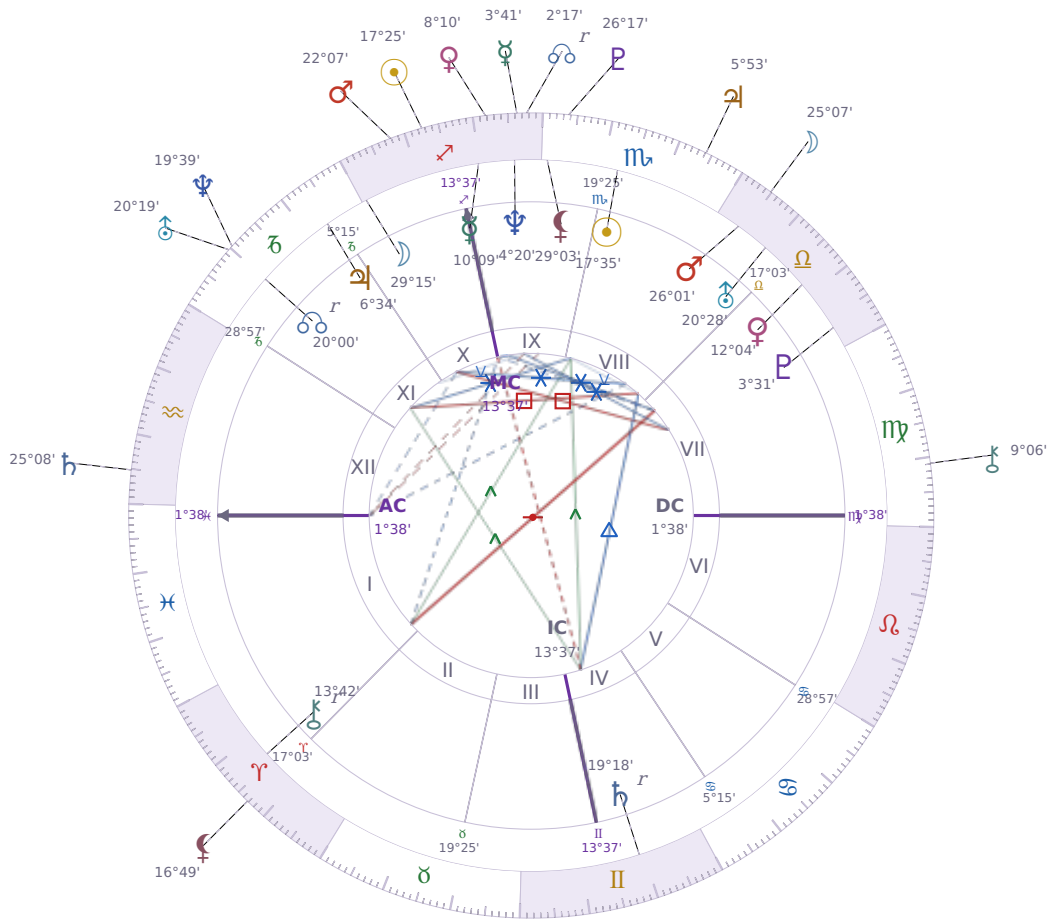

DAILY HOROSCOPE

Eric William Dane

American actor (1972-2026)

♏ Scorpio November 9, 1972 13:42 San Francisco

Thursday, 9 December 1993

TRANSITS FOR TODAY

☉ Sun	in ♐ Sagittarius	17°25'52"
☾ Moon	in ♎ Libra	25°07'28"
☿ Mercury	in ♐ Sagittarius	3°41'48"
♀ Venus	in ♐ Sagittarius	8°10'48"
♂ Mars	in ♐ Sagittarius	22°07'14"
♃ Jupiter	in ♏ Scorpio	5°53'15"
♄ Saturn	in ♒ Aquarius	25°08'12"

♅ Uranus	in ♑ Capricorn	20°19'29"
♆ Neptune	in ♑ Capricorn	19°39'26"
♇ Pluto	in ♏ Scorpio	26°17'03"
♁ Chiron	in ♍ Virgo	9°06'37"
♁ NNode	in ♐ Sagittarius Rx	2°17'18"
♁ Lilith	in ♈ Aries	16°49'32"

NATAL PLANETS