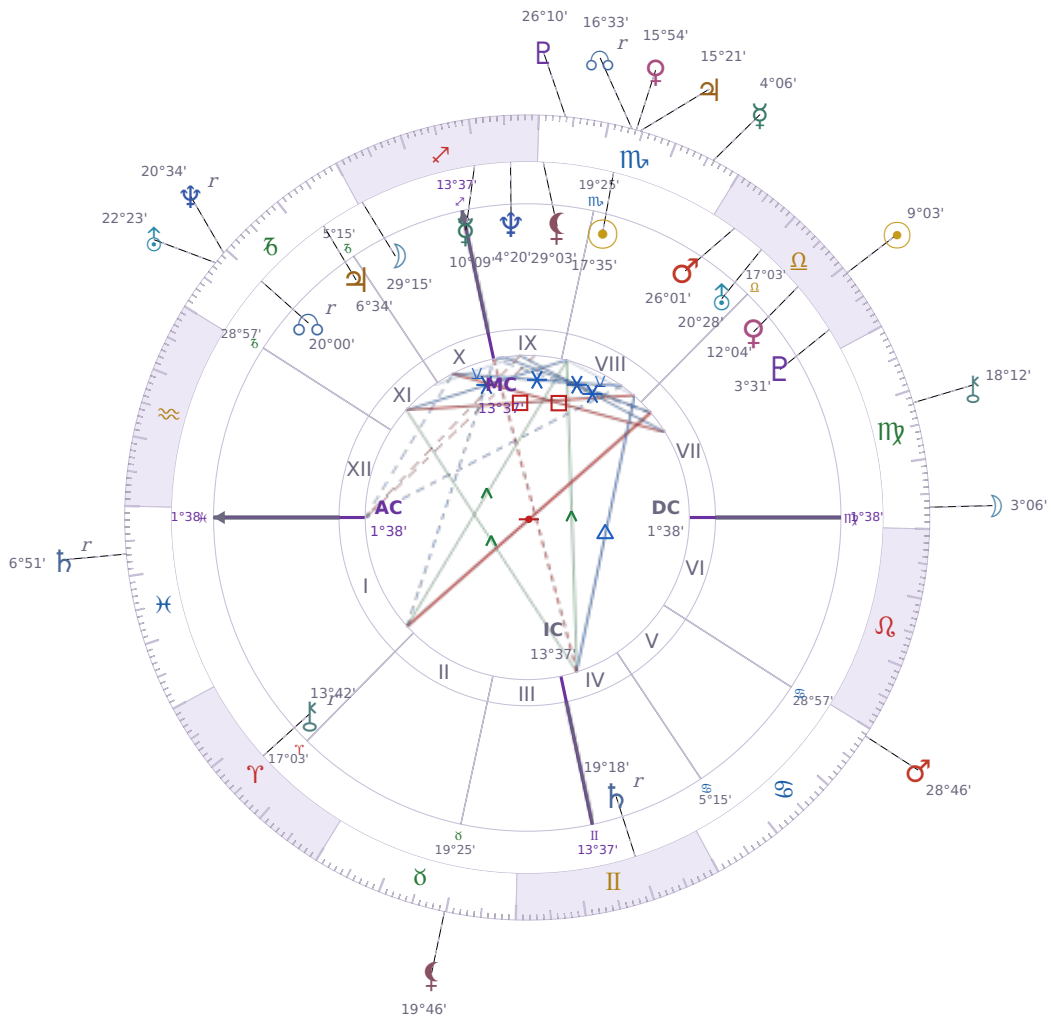

DAILY HOROSCOPE

Eric William Dane

American actor (1972-2026)

♏ Scorpio November 9, 1972 13:42 San Francisco

Sunday, 2 October 1994

TRANSITS FOR TODAY

☉ Sun	in ♎ Libra	9°03'51"
☾ Moon	in ♍ Virgo	3°06'22"
☿ Mercury	in ♏ Scorpio	4°06'37"
♀ Venus	in ♏ Scorpio	15°54'51"
♂ Mars	in ♋ Cancer	28°46'26"
♃ Jupiter	in ♏ Scorpio	15°21'52"
♄ Saturn	in ♓ Pisces Rx	6°51'06"

♅ Uranus	in ♄ Capricorn	22°23'17"
♆ Neptune	in ♄ Capricorn Rx	20°34'26"
♇ Pluto	in ♏ Scorpio	26°10'58"
♁ Chiron	in ♍ Virgo	18°12'04"
♁ NNode	in ♏ Scorpio Rx	16°33'37"
♁ Lilith	in ♉ Taurus	19°46'59"

NATAL PLANETS

KEY DATE

♅ Uranus stations Direct

Uranus turning direct after months backward means **stuck situations finally shift** — delays in tech, contracts, or unusual projects resume their forward motion. What felt **blocked or confusing** about your routines, friendships, or work systems becomes **clearer to act on** now that the planet moves the way it normally does. Most people notice they can **make real changes** instead of just thinking about them, whether that's switching jobs, updating systems, or ending relationships that went nowhere during the retrograde.