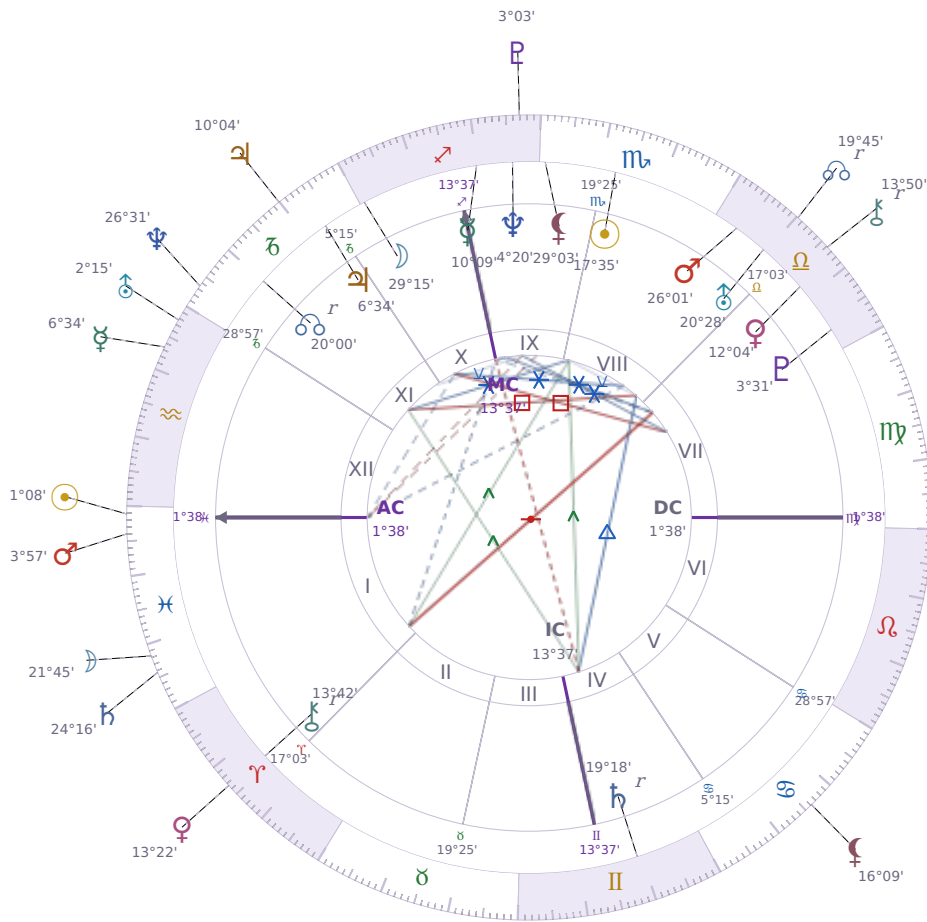

DAILY HOROSCOPE

Eric William Dane

American actor (1972–2026)

♏ Scorpio November 9, 1972 13:42 San Francisco

Tuesday, 20 February 1996

TRANSITS FOR TODAY

☉ Sun	in ♓ Pisces	1°08'04"
☾ Moon	in ♓ Pisces	21°45'14"
☿ Mercury	in ♒ Aquarius	6°34'42"
♀ Venus	in ♈ Aries	13°22'13"
♂ Mars	in ♓ Pisces	3°57'35"
♃ Jupiter	in ♐ Capricorn	10°04'39"
♄ Saturn	in ♓ Pisces	24°16'01"

♅ Uranus	in ♒ Aquarius	2°15'04"
♆ Neptune	in ♑ Capricorn	26°31'38"
♇ Pluto	in ♏ Sagittarius	3°03'18"
♁ Chiron	in ♎ Libra Rx	13°50'56"
♁ NNode	in ♎ Libra Rx	19°45'52"
♁ Lilith	in ♋ Cancer	16°09'02"

NATAL PLANETS