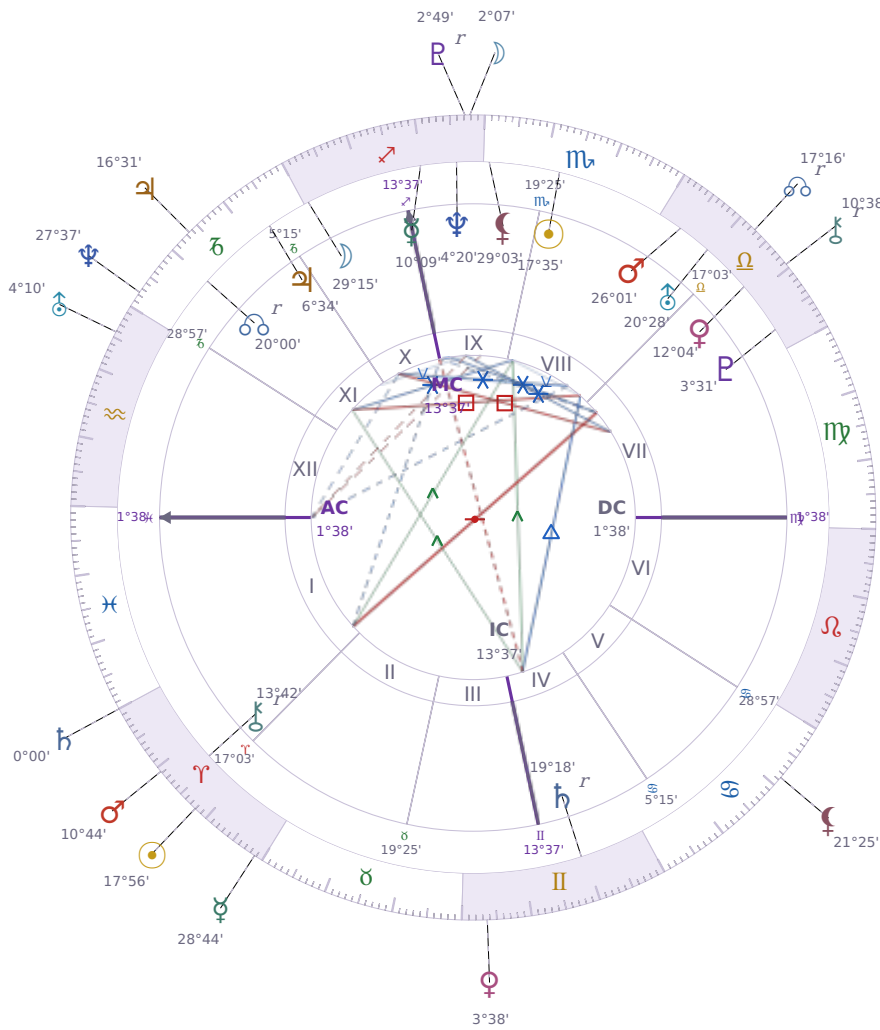

DAILY HOROSCOPE

Eric William Dane

American actor (1972–2026)

♏ Scorpio November 9, 1972 13:42 San Francisco

Sunday, 7 April 1996

TRANSITS FOR TODAY

☉ Sun	in ♈ Aries	17°56'58"
☾ Moon	in ♐ Sagittarius	2°07'08"
☿ Mercury	in ♈ Aries	28°44'03"
♀ Venus	in ♊ Gemini	3°38'52"
♂ Mars	in ♈ Aries	10°44'59"
♃ Jupiter	in ♐ Capricorn	16°31'26"
♄ Saturn	in ♈ Aries	0°00'58"

♅ Uranus	in ♒ Aquarius	4°10'46"
♆ Neptune	in ♑ Capricorn	27°37'14"
♇ Pluto	in ♏ Sagittarius Rx	2°49'23"
♁ Chiron	in ♎ Libra Rx	10°38'08"
♁ NNode	in ♎ Libra Rx	17°16'29"
♁ Lilith	in ♋ Cancer	21°25'00"

NATAL PLANETS