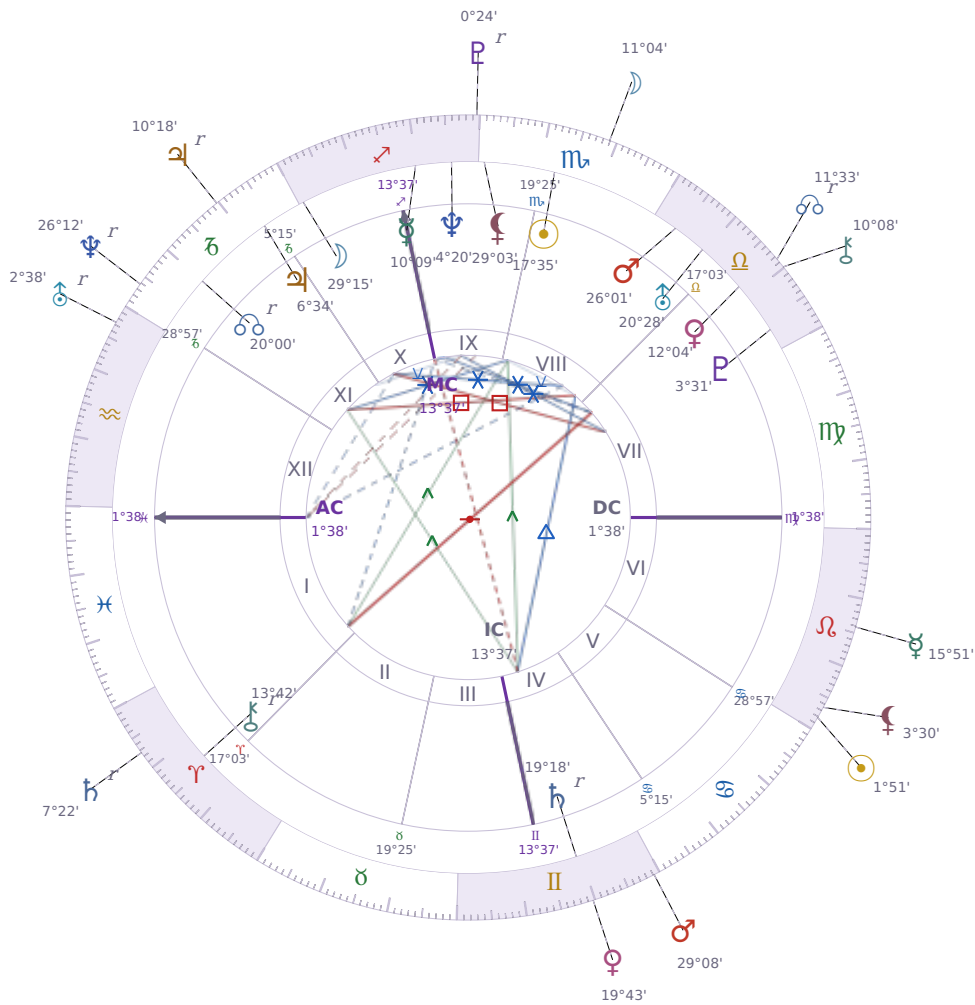

DAILY HOROSCOPE

Eric William Dane

American actor (1972-2026)

♏ Scorpio November 9, 1972 13:42 San Francisco

Wednesday, 24 July 1996

TRANSITS FOR TODAY

☉ Sun	in ♌ Leo	1°51'28"
☾ Moon	in ♏ Scorpio	11°04'17"
☿ Mercury	in ♌ Leo	15°51'25"
♀ Venus	in ♊ Gemini	19°43'11"
♂ Mars	in ♊ Gemini	29°08'30"
♃ Jupiter	in ♐ Capricorn Rx	10°18'33"
♄ Saturn	in ♈ Aries Rx	7°22'25"

♅ Uranus	in ♒ Aquarius Rx	2°38'15"
♆ Neptune	in ♑ Capricorn Rx	26°12'33"
♇ Pluto	in ♏ Sagittarius Rx	0°24'47"
♁ Chiron	in ♎ Libra	10°08'58"
♁ NNode	in ♎ Libra Rx	11°33'20"
♁ Lilith	in ♌ Leo	3°30'43"

## KEY TRANSIT FACTORS