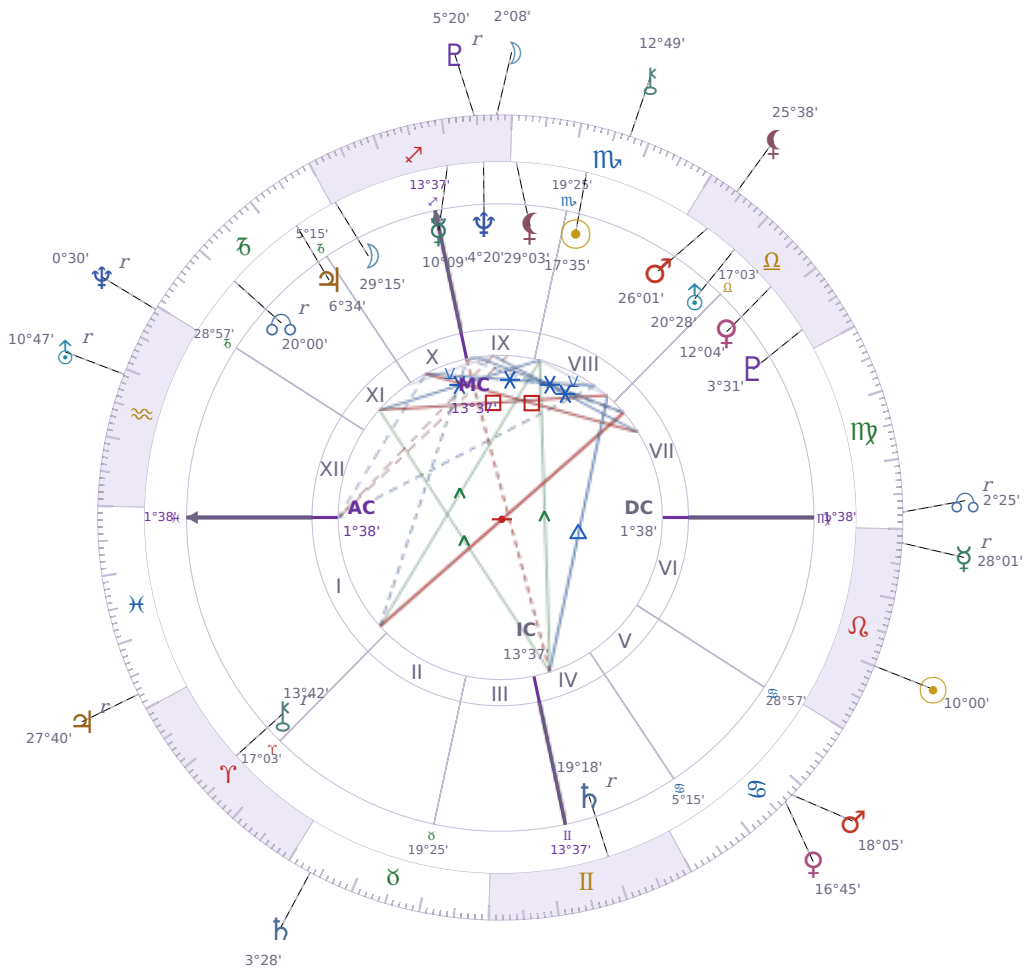

DAILY HOROSCOPE

Eric William Dane

American actor (1972-2026)

♏ Scorpio November 9, 1972 13:42 San Francisco

Sunday, 2 August 1998

TRANSITS FOR TODAY

☉ Sun	in ♌ Leo	10°00'03"
☾ Moon	in ♐ Sagittarius	2°08'24"
☿ Mercury	in ♌ Leo Rx	28°01'12"
♀ Venus	in ♋ Cancer	16°45'07"
♂ Mars	in ♋ Cancer	18°05'16"
♃ Jupiter	in ♉ Pisces Rx	27°40'15"
♄ Saturn	in ♉ Taurus	3°28'29"

♅ Uranus	in ♒ Aquarius Rx	10°47'54"
♆ Neptune	in ♒ Aquarius Rx	0°30'43"
♇ Pluto	in ♐ Sagittarius Rx	5°20'52"
♁ Chiron	in ♏ Scorpio	12°49'06"
♁ NNode	in ♍ Virgo Rx	2°25'11"
♁ Lilith	in ♎ Libra	25°38'41"

## KEY TRANSIT FACTORS