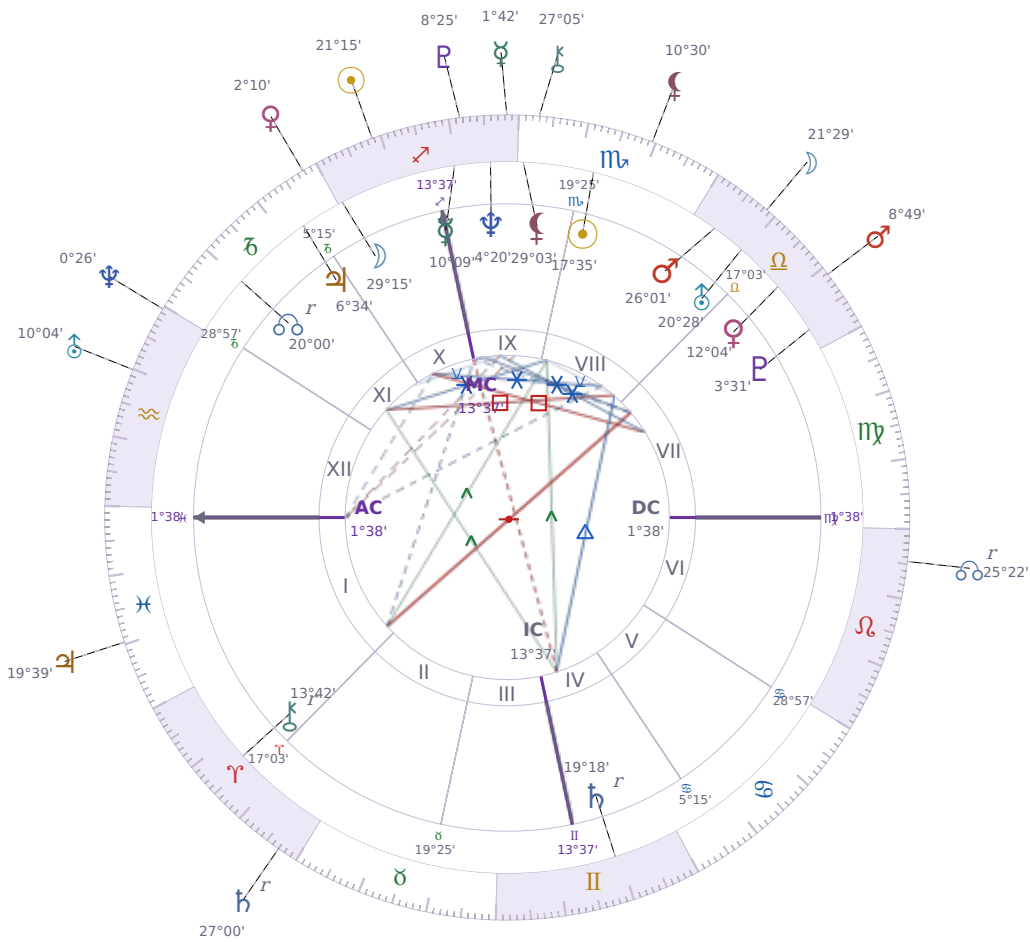

DAILY HOROSCOPE

Eric William Dane

American actor (1972–2026)

♏ Scorpio November 9, 1972 13:42 San Francisco

Sunday, 13 December 1998

TRANSITS FOR TODAY

☉ Sun	in ♏ Sagittarius	21°15'53"
☾ Moon	in ♏ Libra	21°29'06"
☿ Mercury	in ♏ Sagittarius	1°42'17"
♀ Venus	in ♏ Capricorn	2°10'06"
♂ Mars	in ♏ Libra	8°49'34"
♃ Jupiter	in ♏ Pisces	19°39'57"
♄ Saturn	in ♏ Aries Rx	27°00'29"