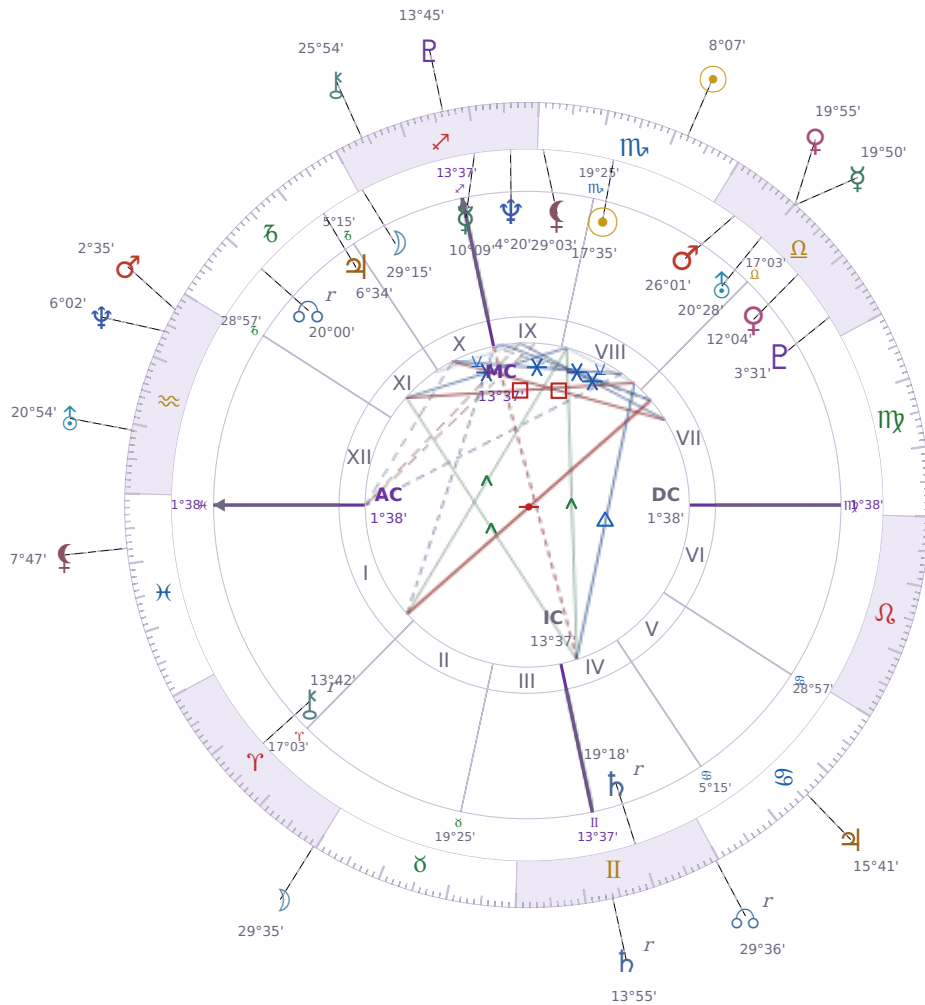

DAILY HOROSCOPE

Eric William Dane

American actor (1972-2026)

♏ Scorpio November 9, 1972 13:42 San Francisco

Wednesday, 31 October 2001

TRANSITS FOR TODAY

☉ Sun	in ♏ Scorpio	8°07'49"
☾ Moon	in ♈ Aries	29°35'08"
☿ Mercury	in ♎ Libra	19°50'57"
♀ Venus	in ♎ Libra	19°55'23"
♂ Mars	in ♒ Aquarius	2°35'46"
♃ Jupiter	in ♋ Cancer	15°41'02"
♄ Saturn	in ♊ Gemini Rx	13°55'23"
♅ Uranus	in ♒ Aquarius	20°54'34"
♆ Neptune	in ♒ Aquarius	6°02'35"
♇ Pluto	in ♏ Sagittarius	13°45'46"
♁ Chiron	in ♏ Sagittarius	25°54'02"
♊ NNode	in ♊ Gemini Rx	29°36'48"
♋ Lilith	in ♓ Pisces	7°47'50"

NATAL PLANETS

☉ Sun	in ♏ Scorpio	17°35'52"	VIII
☾ Moon	in ♐ Sagittarius	29°15'47"	X
☿ Mercury	in ♐ Sagittarius	10°09'58"	IX
♀ Venus	in ♎ Libra	12°04'48"	VII
♂ Mars	in ♎ Libra	26°01'24"	VIII
♃ Jupiter	in ♐ Capricorn	6°34'14"	XI
♄ Saturn	in ♊ Gemini	19°18'56"	IV Rx
♅ Uranus	in ♎ Libra	20°28'57"	VIII
♆ Neptune	in ♐ Sagittarius	4°20'25"	IX
♇ Pluto	in ♎ Libra	3°31'17"	VII
♁ Chiron	in ♈ Aries	13°42'19"	I Rx
♁ North Node	in ♐ Capricorn	20°00'39"	XI Rx
♁ Lilith	in ♏ Scorpio	29°03'37"	IX

KEY DATE

♅ Uranus stations Direct

Uranus turning direct after months backward means **stuck situations finally shift** — delays in tech, contracts, or unusual projects resume their forward motion. What felt **blocked or confusing** about your routines, friendships, or work systems becomes **clearer to act on** now that the planet moves the way it normally does. Most people notice they can **make real changes** instead of just thinking about them, whether that's switching jobs, updating systems, or ending relationships that went nowhere during the retrograde.