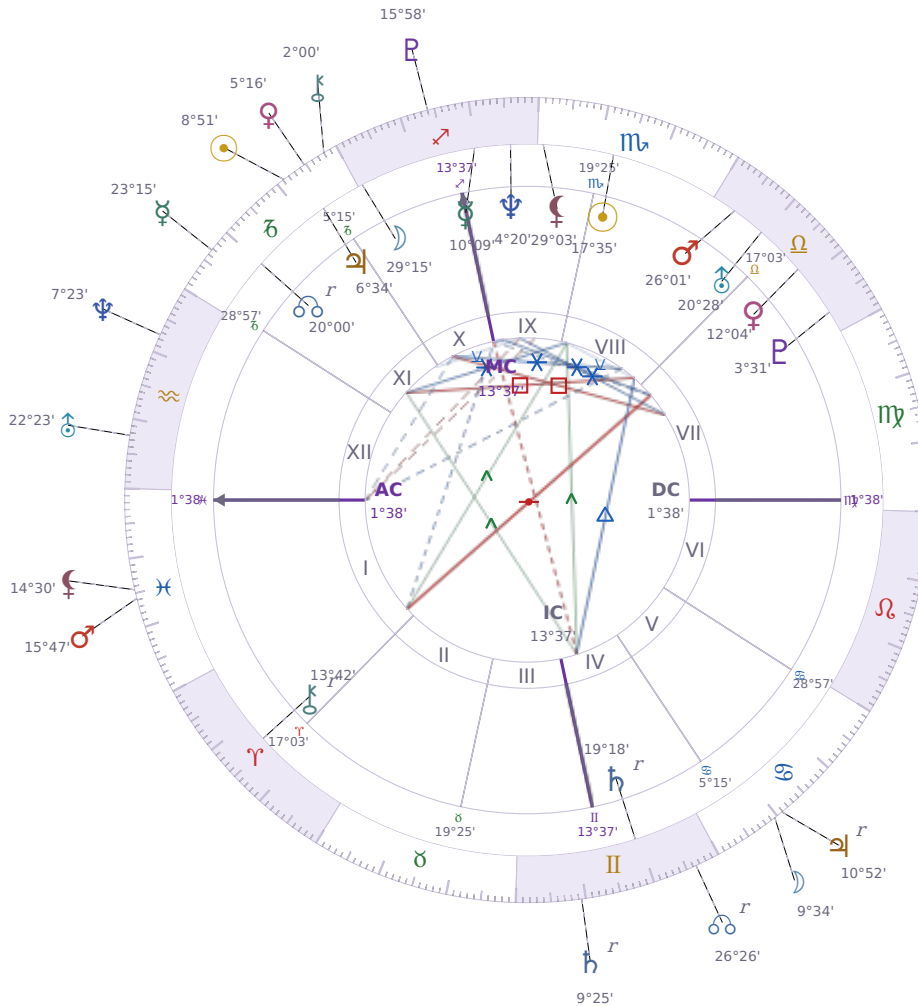

DAILY HOROSCOPE

Eric William Dane

American actor (1972-2026)

♏ Scorpio November 9, 1972 13:42 San Francisco

Sunday, 30 December 2001

TRANSITS FOR TODAY

☉ Sun	in ♑ Capricorn	8°51'20"
☾ Moon	in ♋ Cancer	9°34'51"
☿ Mercury	in ♑ Capricorn	23°15'01"
♀ Venus	in ♑ Capricorn	5°16'26"
♂ Mars	in ♓ Pisces	15°47'01"
♃ Jupiter	in ♋ Cancer Rx	10°52'11"
♄ Saturn	in ♊ Gemini Rx	9°25'14"
♅ Uranus	in ♒ Aquarius	22°23'22"
♆ Neptune	in ♒ Aquarius	7°23'34"
♇ Pluto	in ♏ Sagittarius	15°58'59"
♁ Chiron	in ♑ Capricorn	2°00'13"
♁ NNode	in ♊ Gemini Rx	26°26'12"
♁ Lilith	in ♓ Pisces	14°30'55"

NATAL PLANETS

☉ Sun	in ♏ Scorpio	17°35'52"	VIII
☾ Moon	in ♐ Sagittarius	29°15'47"	X
☿ Mercury	in ♐ Sagittarius	10°09'58"	IX
♀ Venus	in ♎ Libra	12°04'48"	VII
♂ Mars	in ♎ Libra	26°01'24"	VIII
♃ Jupiter	in ♐ Capricorn	6°34'14"	XI
♄ Saturn	in ♊ Gemini	19°18'56"	IV Rx
♅ Uranus	in ♎ Libra	20°28'57"	VIII
♆ Neptune	in ♐ Sagittarius	4°20'25"	IX
♇ Pluto	in ♎ Libra	3°31'17"	VII
♁ Chiron	in ♈ Aries	13°42'19"	I Rx
♁ North Node	in ♐ Capricorn	20°00'39"	XI Rx
♁ Lilith	in ♏ Scorpio	29°03'37"	IX