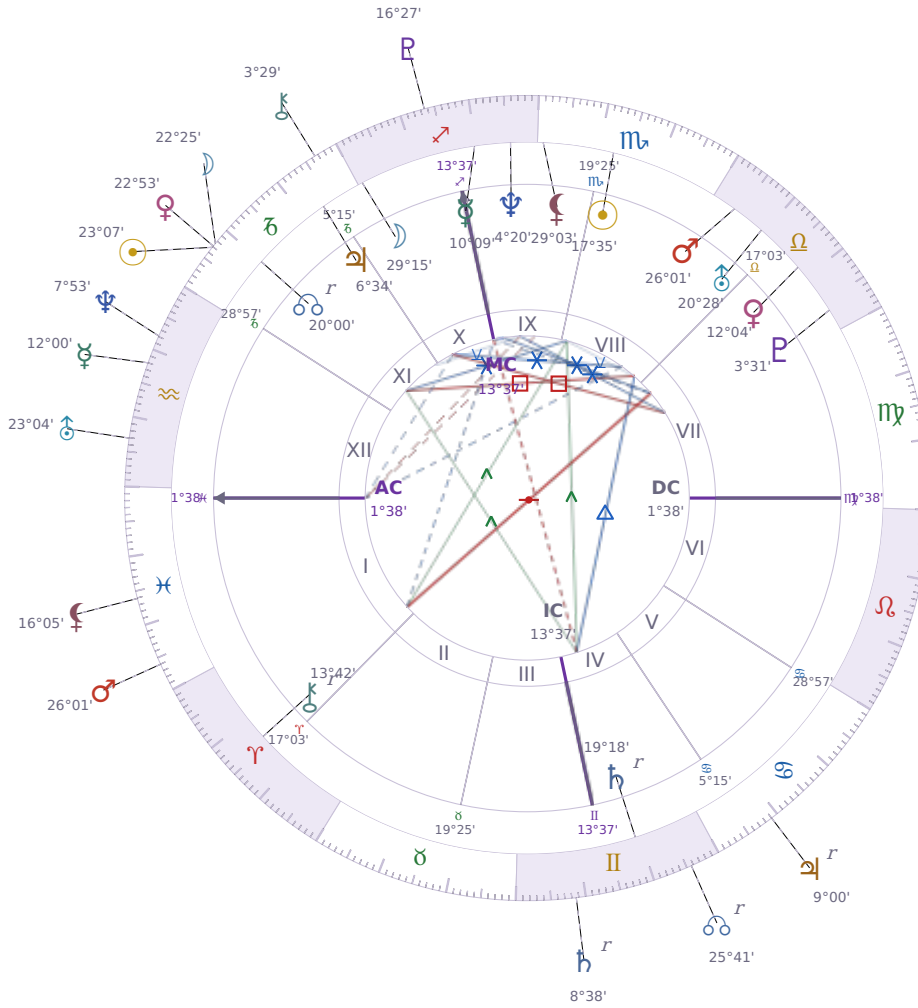

DAILY HOROSCOPE

Eric William Dane

American actor (1972-2026)

♏ Scorpio November 9, 1972 13:42 San Francisco

Sunday, 13 January 2002

TRANSITS FOR TODAY

☉ Sun	in ♑ Capricorn	23°07'24"
☾ Moon	in ♑ Capricorn	22°25'17"
☿ Mercury	in ♒ Aquarius	12°00'40"
♀ Venus	in ♑ Capricorn	22°53'20"
♂ Mars	in ♓ Pisces	26°01'15"
♃ Jupiter	in ♋ Cancer Rx	9°00'20"
♄ Saturn	in ♊ Gemini Rx	8°38'00"
♅ Uranus	in ♒ Aquarius	23°04'28"
♆ Neptune	in ♒ Aquarius	7°53'36"
♇ Pluto	in ♏ Sagittarius	16°27'54"
♆ Chiron	in ♑ Capricorn	3°29'05"
♁ NNode	in ♊ Gemini Rx	25°41'44"
♁ Lilith	in ♓ Pisces	16°05'01"

## NATAL PLANETS

☉ Sun	in ♏ Scorpio	17°35'52"	VIII
☾ Moon	in ♐ Sagittarius	29°15'47"	X
☿ Mercury	in ♐ Sagittarius	10°09'58"	IX
♀ Venus	in ♎ Libra	12°04'48"	VII
♂ Mars	in ♎ Libra	26°01'24"	VIII
♃ Jupiter	in ♑ Capricorn	6°34'14"	XI
♄ Saturn	in ♊ Gemini	19°18'56"	IV Rx
♅ Uranus	in ♎ Libra	20°28'57"	VIII
♆ Neptune	in ♐ Sagittarius	4°20'25"	IX
♇ Pluto	in ♎ Libra	3°31'17"	VII
♁ Chiron	in ♈ Aries	13°42'19"	I Rx
♊ North Node	in ♑ Capricorn	20°00'39"	XI Rx
♁ Lilith	in ♏ Scorpio	29°03'37"	IX

## KEY TRANSIT FACTORS