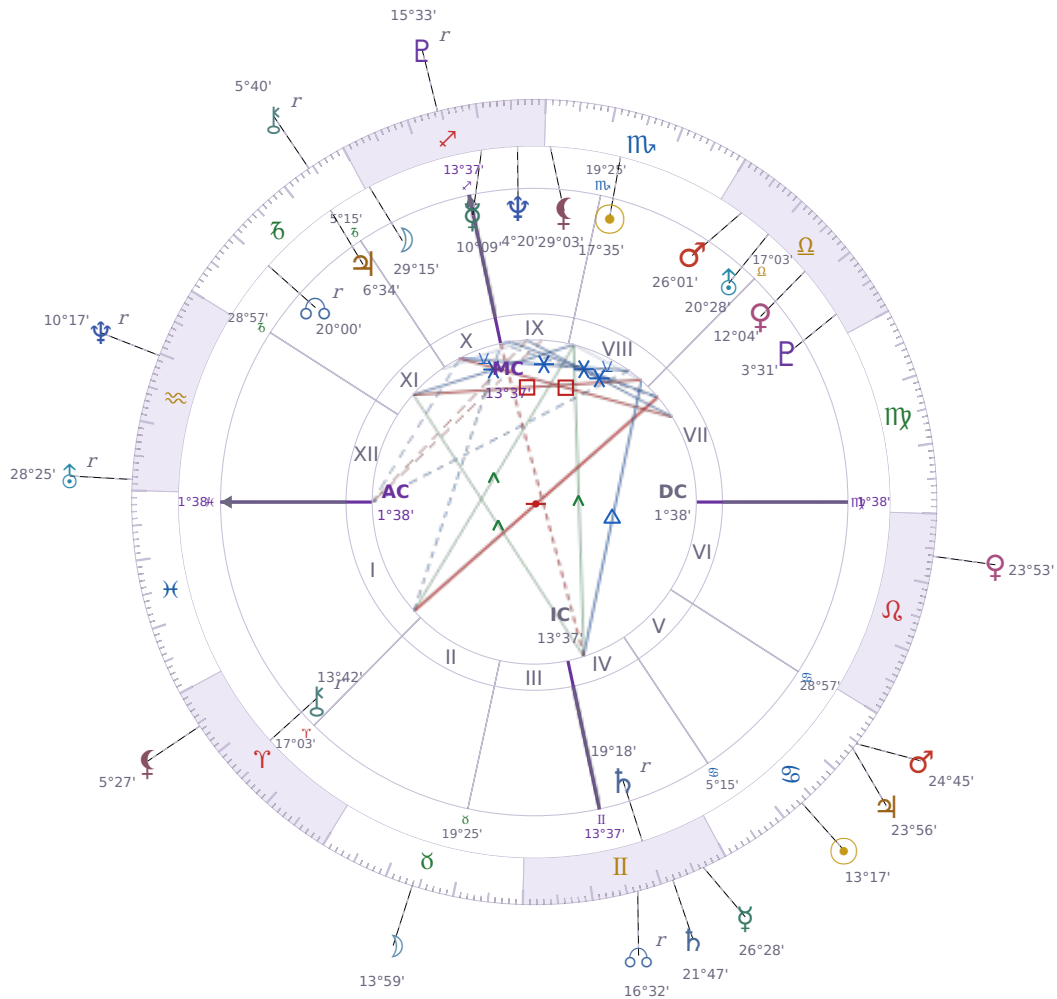

DAILY HOROSCOPE

Eric William Dane

American actor (1972-2026)

♏ Scorpio November 9, 1972 13:42 San Francisco

Friday, 5 July 2002

TRANSITS FOR TODAY

☉ Sun	in ♋ Cancer	13°17'37"
☾ Moon	in ♉ Taurus	13°59'32"
☿ Mercury	in ♊ Gemini	26°28'59"
♀ Venus	in ♌ Leo	23°53'47"
♂ Mars	in ♋ Cancer	24°45'28"
♃ Jupiter	in ♋ Cancer	23°56'06"
♄ Saturn	in ♊ Gemini	21°47'16"
♅ Uranus	in ♒ Aquarius Rx	28°25'35"
♆ Neptune	in ♒ Aquarius Rx	10°17'48"
♇ Pluto	in ♏ Sagittarius Rx	15°33'17"
♁ Chiron	in ♐ Capricorn Rx	5°40'26"
♊ NNode	in ♊ Gemini Rx	16°32'04"
♋ Lilith	in ♈ Aries	5°27'55"