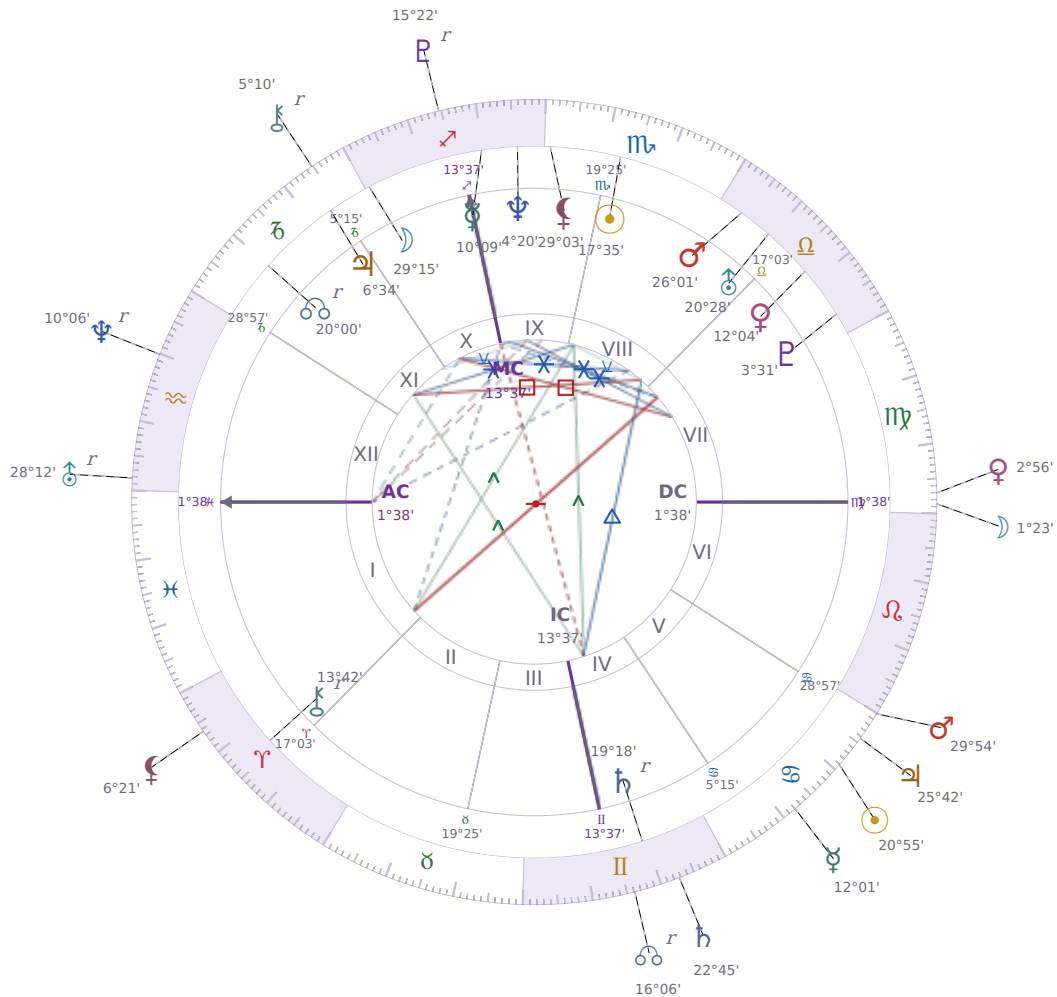

DAILY HOROSCOPE

Eric William Dane

American actor (1972-2026)

♏ Scorpio November 9, 1972 13:42 San Francisco

Saturday, 13 July 2002

TRANSITS FOR TODAY

☉ Sun	in ♋ Cancer	20°55'31"
☾ Moon	in ♍ Virgo	1°23'37"
☿ Mercury	in ♋ Cancer	12°01'33"
♀ Venus	in ♍ Virgo	2°56'57"
♂ Mars	in ♋ Cancer	29°54'34"
♃ Jupiter	in ♋ Cancer	25°42'56"
♄ Saturn	in ♊ Gemini	22°45'55"
♅ Uranus	in ♒ Aquarius Rx	28°12'48"
♆ Neptune	in ♒ Aquarius Rx	10°06'07"
♇ Pluto	in ♏ Sagittarius Rx	15°22'53"
♁ Chiron	in ♐ Capricorn Rx	5°10'20"
♁ NNode	in ♊ Gemini Rx	16°06'39"
♁ Lilith	in ♈ Aries	6°21'39"

NATAL PLANETS

☉ Sun	in ♏ Scorpio	17°35'52"	VIII
☾ Moon	in ♐ Sagittarius	29°15'47"	X
☿ Mercury	in ♐ Sagittarius	10°09'58"	IX
♀ Venus	in ♎ Libra	12°04'48"	VII
♂ Mars	in ♎ Libra	26°01'24"	VIII
♃ Jupiter	in ♑ Capricorn	6°34'14"	XI
♄ Saturn	in ♊ Gemini	19°18'56"	IV Rx
♅ Uranus	in ♎ Libra	20°28'57"	VIII
♆ Neptune	in ♐ Sagittarius	4°20'25"	IX
♇ Pluto	in ♎ Libra	3°31'17"	VII
♁ Chiron	in ♈ Aries	13°42'19"	I Rx
♁ North Node	in ♑ Capricorn	20°00'39"	XI Rx
♁ Lilith	in ♏ Scorpio	29°03'37"	IX