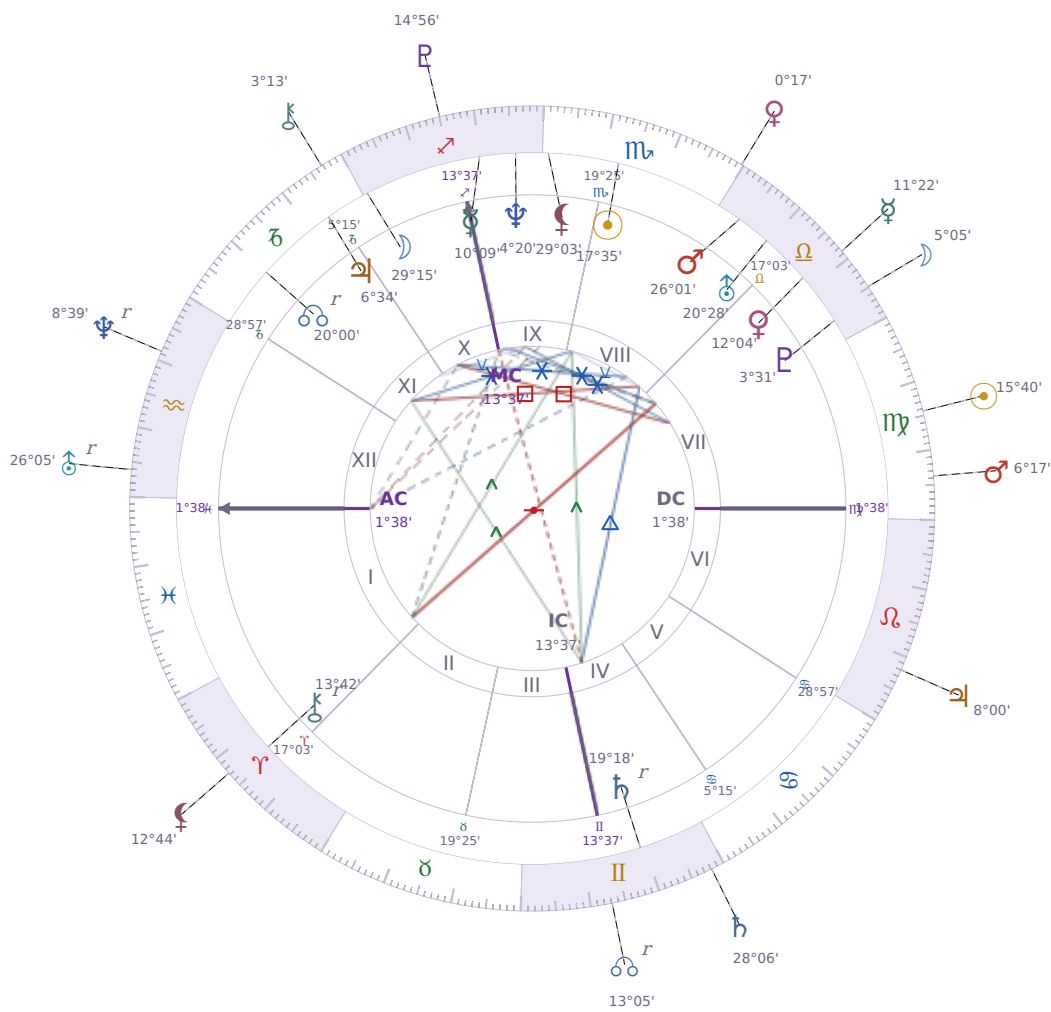

DAILY HOROSCOPE

Eric William Dane

American actor (1972-2026)

♏ Scorpio November 9, 1972 13:42 San Francisco

Sunday, 8 September 2002

TRANSITS FOR TODAY

☉ Sun	in ♍ Virgo	15°40'01"
☾ Moon	in ♎ Libra	5°05'38"
☿ Mercury	in ♎ Libra	11°22'37"
♀ Venus	in ♏ Scorpio	0°17'54"
♂ Mars	in ♍ Virgo	6°17'36"
♃ Jupiter	in ♌ Leo	8°00'19"
♄ Saturn	in ♊ Gemini	28°06'07"

♅ Uranus	in ♒ Aquarius Rx	26°05'55"
♆ Neptune	in ♒ Aquarius Rx	8°39'07"
♇ Pluto	in ♐ Sagittarius	14°56'51"
♁ Chiron	in ♑ Capricorn	3°13'21"
♁ NNode	in ♊ Gemini Rx	13°05'33"
♁ Lilith	in ♈ Aries	12°44'06"

KEY DATE

♀ Venus enters ♏ Scorpio

Venus in *Scorpio* makes people **more direct and intense** about what they want from others, cutting through small talk and surface-level connection. In relationships and at work, you'll notice people asking harder questions, setting clearer boundaries, and **pulling back from anything that feels fake** or half-hearted. This transit typically brings **deeper focus** on a few close connections rather than spreading energy wide, and people tend to be more honest about money, loyalty, and what they actually need.