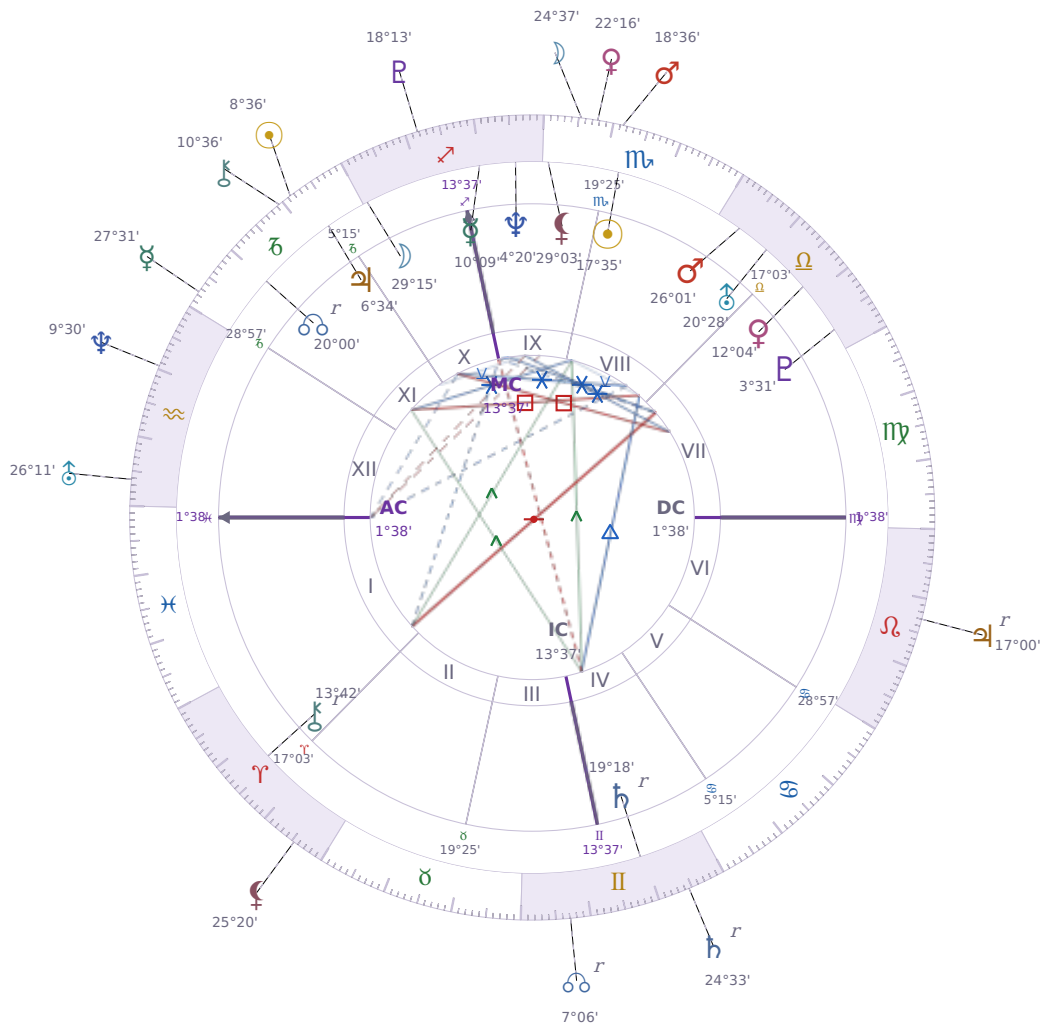

DAILY HOROSCOPE

Eric William Dane

American actor (1972-2026)

♏ Scorpio November 9, 1972 13:42 San Francisco

Monday, 30 December 2002

TRANSITS FOR TODAY

☉ Sun	in ♑ Capricorn	8°36'27"
☾ Moon	in ♏ Scorpio	24°37'22"
☿ Mercury	in ♑ Capricorn	27°31'46"
♀ Venus	in ♏ Scorpio	22°16'30"
♂ Mars	in ♏ Scorpio	18°36'03"
♃ Jupiter	in ♌ Leo Rx	17°00'52"
♄ Saturn	in ♊ Gemini Rx	24°33'44"

♅ Uranus	in ♒ Aquarius	26°11'49"
♆ Neptune	in ♒ Aquarius	9°30'47"
♇ Pluto	in ♏ Sagittarius	18°13'31"
♁ Chiron	in ♐ Capricorn	10°36'15"
♊ NNode	in ♊ Gemini Rx	7°06'32"
♁ Lilith	in ♈ Aries	25°20'22"

## KEY TRANSIT FACTORS