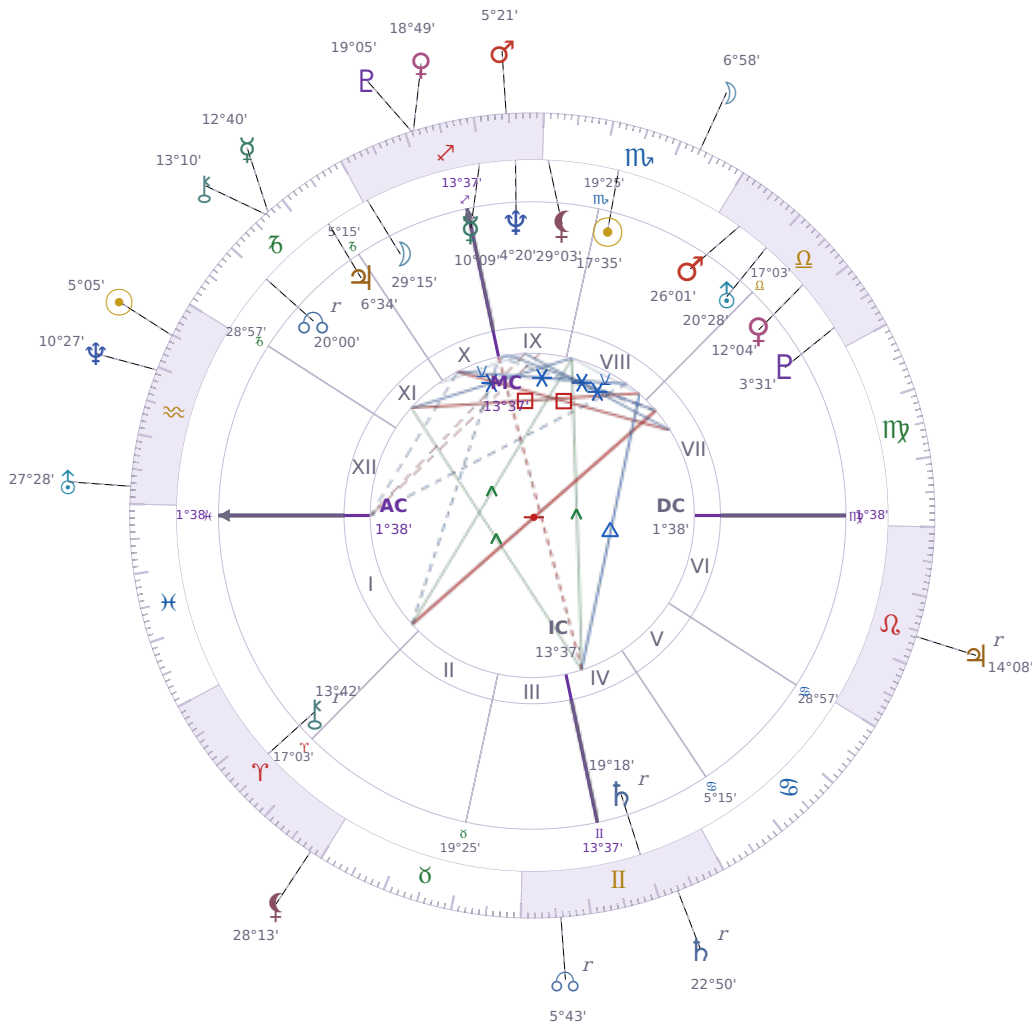

DAILY HOROSCOPE

Eric William Dane

American actor (1972-2026)

♏ Scorpio November 9, 1972 13:42 San Francisco

Saturday, 25 January 2003

TRANSITS FOR TODAY

☉ Sun	in ♒ Aquarius	5°05'28"
☾ Moon	in ♏ Scorpio	6°58'12"
☿ Mercury	in ♑ Capricorn	12°40'48"
♀ Venus	in ♐ Sagittarius	18°49'10"
♂ Mars	in ♐ Sagittarius	5°21'41"
♃ Jupiter	in ♌ Leo Rx	14°08'44"
♄ Saturn	in ♊ Gemini Rx	22°50'38"

♅ Uranus	in ♒ Aquarius	27°28'55"
♆ Neptune	in ♒ Aquarius	10°27'19"
♇ Pluto	in ♏ Sagittarius	19°05'07"
♁ Chiron	in ♐ Capricorn	13°10'52"
♊ NNode	in ♊ Gemini Rx	5°43'56"
♁ Lilith	in ♈ Aries	28°13'59"

## KEY TRANSIT FACTORS