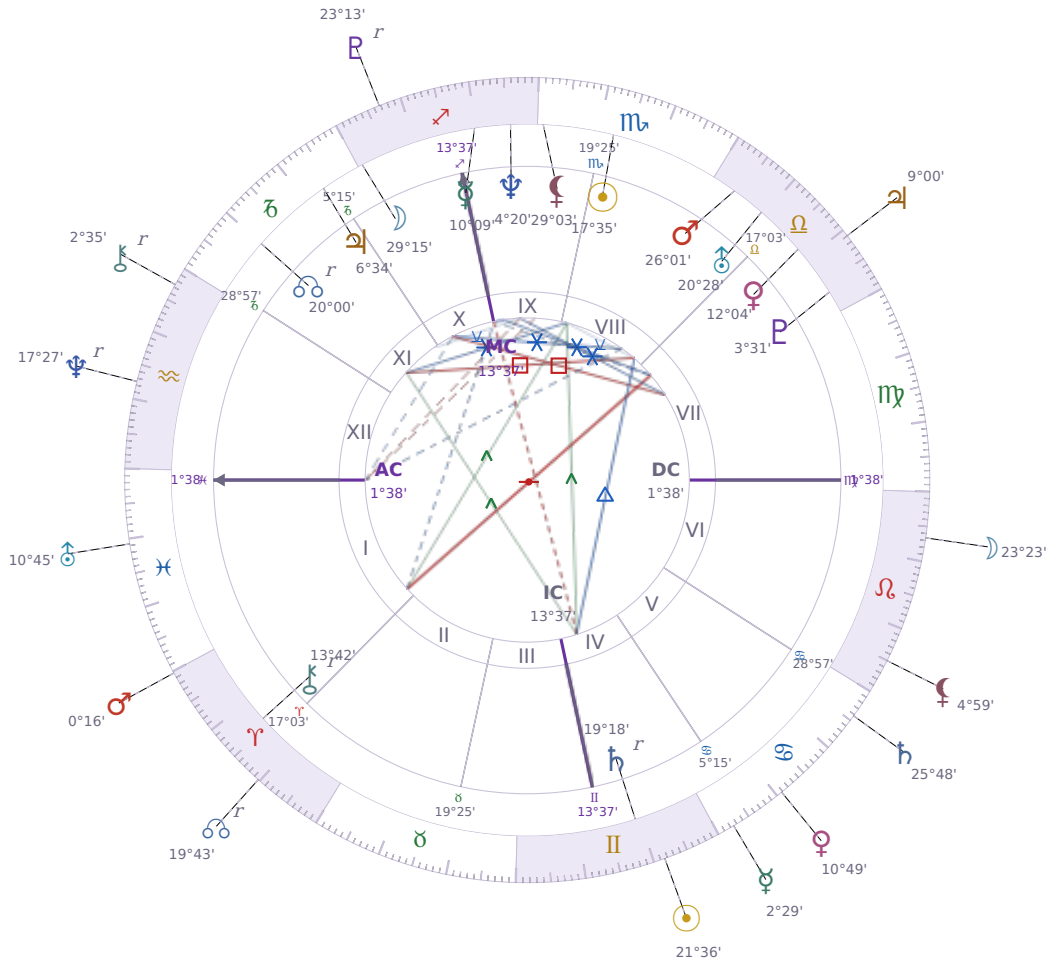

DAILY HOROSCOPE

Eric William Dane

American actor (1972-2026)

♏ Scorpio November 9, 1972 13:42 San Francisco

Sunday, 12 June 2005

TRANSITS FOR TODAY

| | | |
|-----------|---------------------|-----------|
| ☉ Sun | in ♊ Gemini | 21°36'57" |
| ☾ Moon | in ♌ Leo | 23°23'18" |
| ☿ Mercury | in ♋ Cancer | 2°29'25" |
| ♀ Venus | in ♋ Cancer | 10°49'43" |
| ♂ Mars | in ♈ Aries | 0°16'32" |
| ♃ Jupiter | in ♎ Libra | 9°00'31" |
| ♄ Saturn | in ♋ Cancer | 25°48'09" |
| ♅ Uranus | in ♋ Pisces | 10°45'44" |
| ♆ Neptune | in ♒ Aquarius Rx | 17°27'31" |
| ♇ Pluto | in ♏ Sagittarius Rx | 23°13'19" |
| ♁ Chiron | in ♒ Aquarius Rx | 2°35'59" |
| ♊ NNode | in ♈ Aries Rx | 19°43'04" |
| ♋ Lilith | in ♌ Leo | 4°59'31" |

NATAL PLANETS

| | | | |
|--------------|------------------|-----------|-------|
| ☉ Sun | in ♏ Scorpio | 17°35'52" | VIII |
| ☾ Moon | in ♐ Sagittarius | 29°15'47" | X |
| ☿ Mercury | in ♐ Sagittarius | 10°09'58" | IX |
| ♀ Venus | in ♎ Libra | 12°04'48" | VII |
| ♂ Mars | in ♎ Libra | 26°01'24" | VIII |
| ♃ Jupiter | in ♑ Capricorn | 6°34'14" | XI |
| ♄ Saturn | in ♊ Gemini | 19°18'56" | IV Rx |
| ♅ Uranus | in ♎ Libra | 20°28'57" | VIII |
| ♆ Neptune | in ♐ Sagittarius | 4°20'25" | IX |
| ♇ Pluto | in ♎ Libra | 3°31'17" | VII |
| ♁ Chiron | in ♈ Aries | 13°42'19" | I Rx |
| ♁ North Node | in ♑ Capricorn | 20°00'39" | XI Rx |
| ♁ Lilith | in ♏ Scorpio | 29°03'37" | IX |