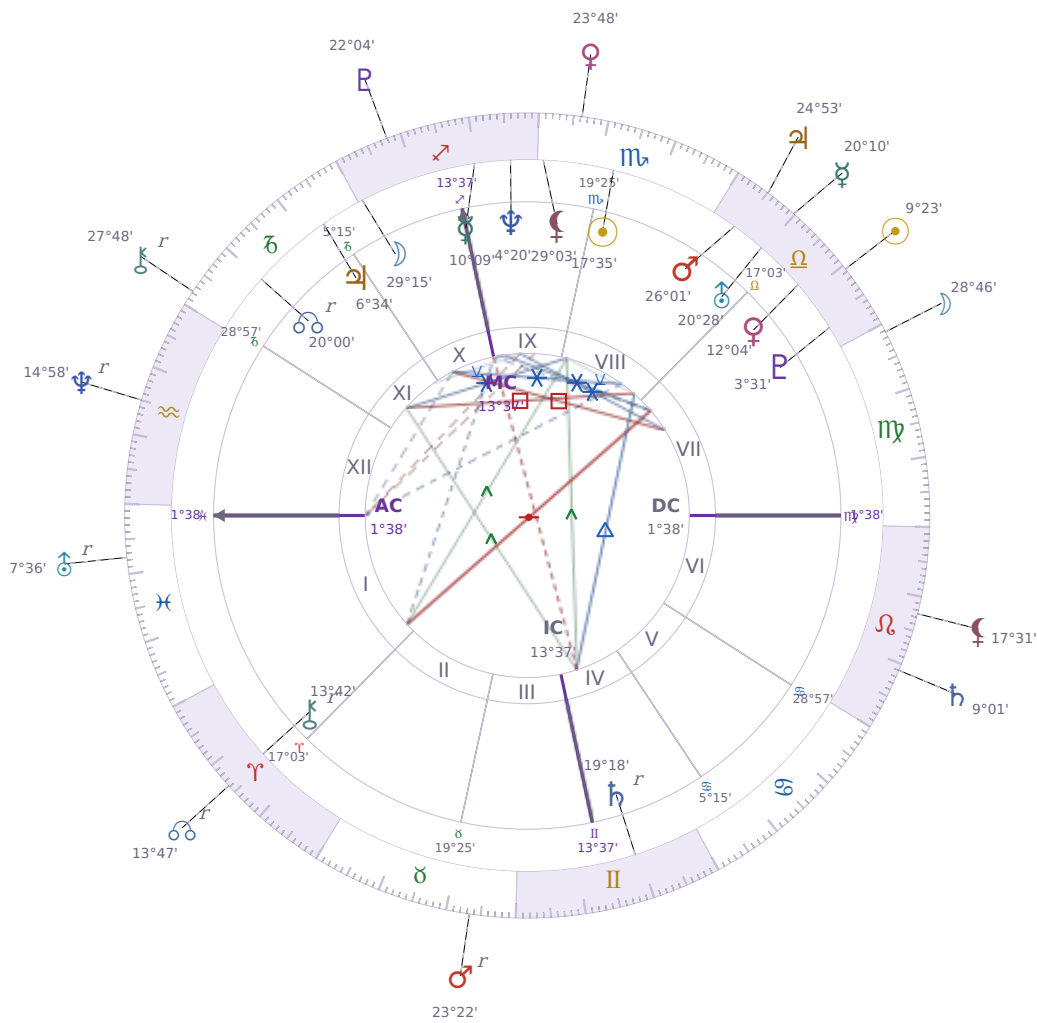

DAILY HOROSCOPE

Eric William Dane

American actor (1972–2026)

♏ Scorpio November 9, 1972 13:42 San Francisco

Sunday, 2 October 2005

TRANSITS FOR TODAY

☉ Sun	in ♎ Libra	9°23'25"
☾ Moon	in ♍ Virgo	28°46'34"
☿ Mercury	in ♎ Libra	20°10'55"
♀ Venus	in ♏ Scorpio	23°48'19"
♂ Mars	in ♉ Taurus Rx	23°22'11"
♃ Jupiter	in ♎ Libra	24°53'22"
♄ Saturn	in ♌ Leo	9°01'48"

♅ Uranus	in ♋ Pisces Rx	7°36'51"
♆ Neptune	in ♒ Aquarius Rx	14°58'45"
♇ Pluto	in ♏ Sagittarius	22°04'00"
♁ Chiron	in ♑ Capricorn Rx	27°48'25"
♊ NNode	in ♈ Aries Rx	13°47'15"
♁ Lilith	in ♌ Leo	17°31'03"