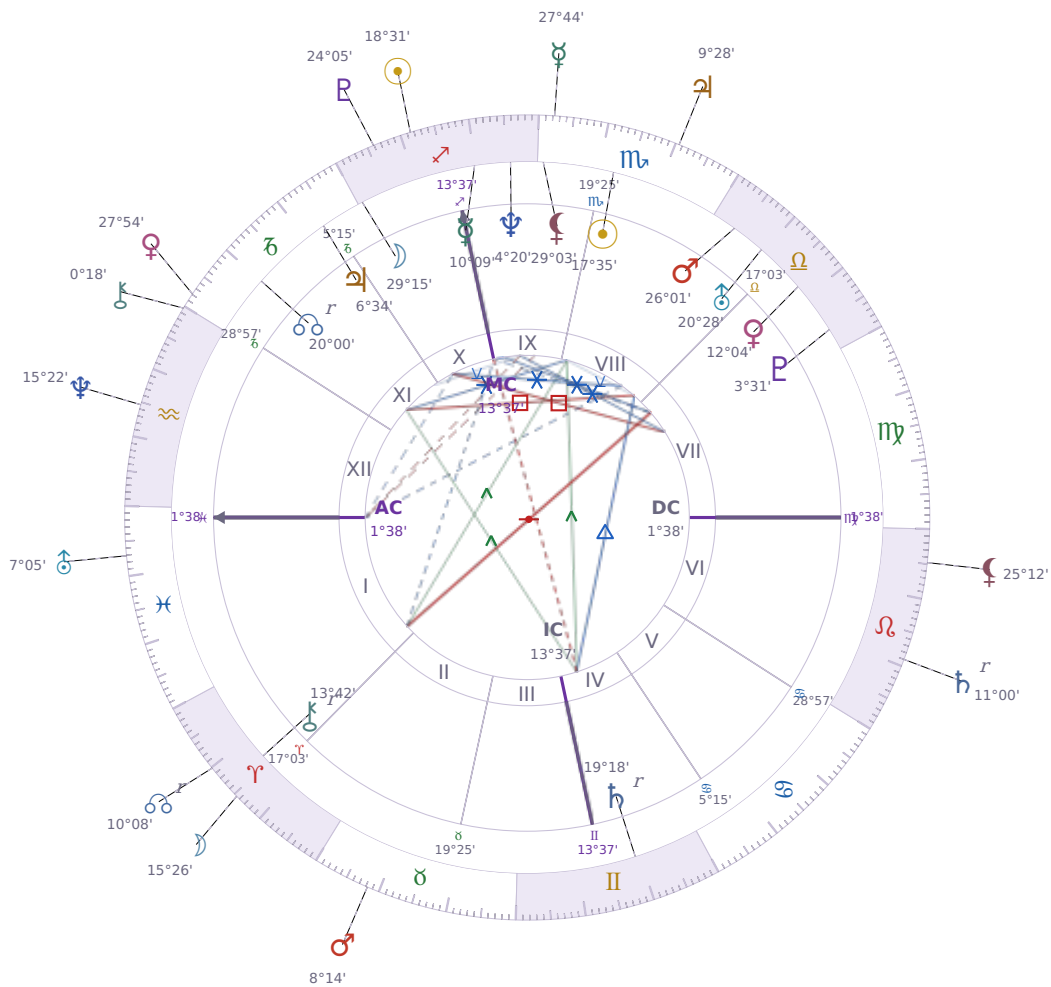

DAILY HOROSCOPE

Eric William Dane

American actor (1972–2026)

♏ Scorpio November 9, 1972 13:42 San Francisco

Saturday, 10 December 2005

TRANSITS FOR TODAY

☉ Sun	in ♐ Sagittarius	18°31'56"
☾ Moon	in ♈ Aries	15°26'46"
☿ Mercury	in ♏ Scorpio	27°44'52"
♀ Venus	in ♑ Capricorn	27°54'37"
♂ Mars	in ♉ Taurus	8°14'10"
♃ Jupiter	in ♏ Scorpio	9°28'50"
♄ Saturn	in ♌ Leo Rx	11°00'18"

♅ Uranus	in ♋ Pisces	7°05'53"
♆ Neptune	in ♒ Aquarius	15°22'05"
♇ Pluto	in ♏ Sagittarius	24°05'21"
♁ Chiron	in ♒ Aquarius	0°18'03"
♊ NNode	in ♈ Aries Rx	10°08'02"
♁ Lilith	in ♌ Leo	25°12'49"

NATAL PLANETS