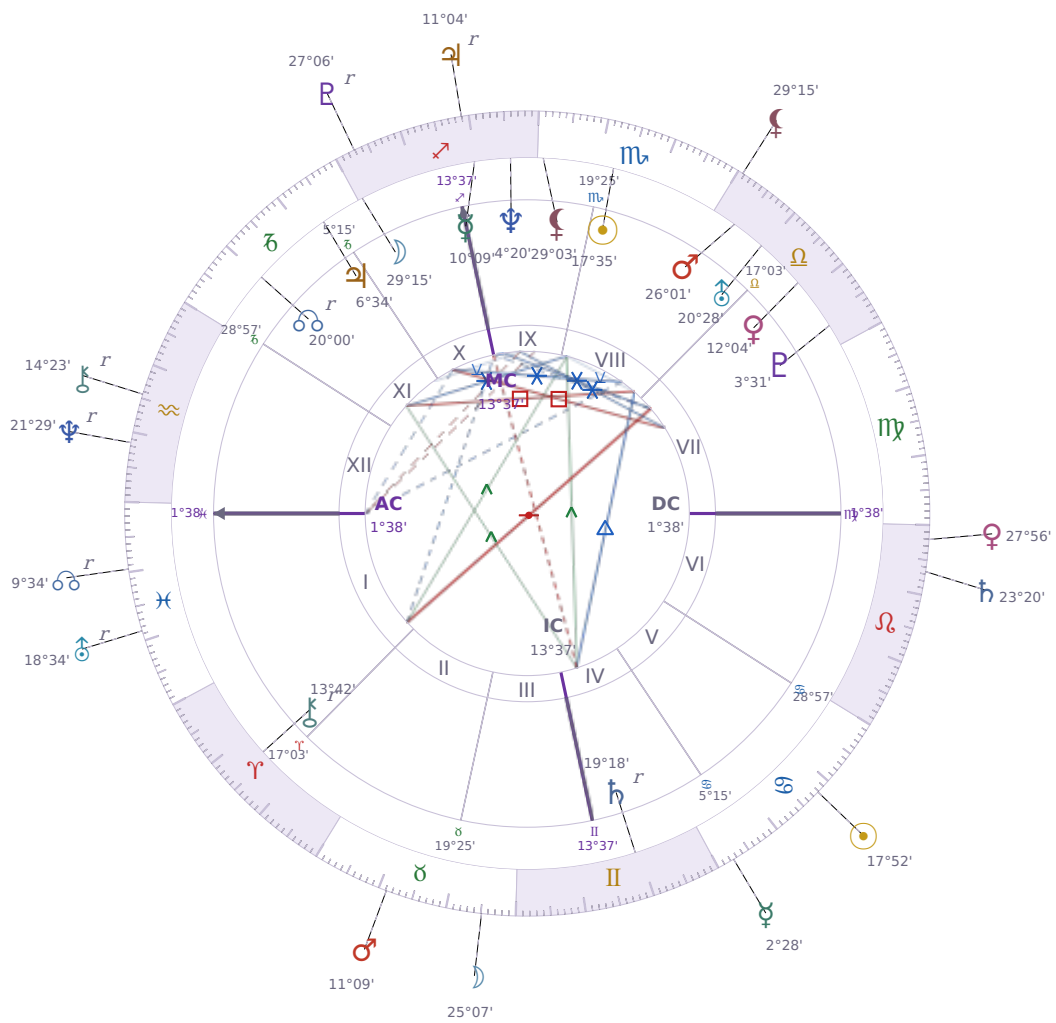

DAILY HOROSCOPE

Eric William Dane

American actor (1972-2026)

♏ Scorpio November 9, 1972 13:42 San Francisco

Tuesday, 10 July 2007

TRANSITS FOR TODAY

☉ Sun	in ♋ Cancer	17°52'22"
☾ Moon	in ♉ Taurus	25°07'09"
☿ Mercury	in ♋ Cancer	2°28'49"
♀ Venus	in ♌ Leo	27°56'19"
♂ Mars	in ♉ Taurus	11°09'16"
♃ Jupiter	in ♐ Sagittarius Rx	11°04'11"
♄ Saturn	in ♌ Leo	23°20'34"

♅ Uranus	in ♋ Pisces Rx	18°34'48"
♆ Neptune	in ♒ Aquarius Rx	21°29'55"
♇ Pluto	in ♏ Sagittarius Rx	27°06'16"
♁ Chiron	in ♒ Aquarius Rx	14°23'56"
♁ NNode	in ♋ Pisces Rx	9°34'56"
♁ Lilith	in ♎ Libra	29°15'59"