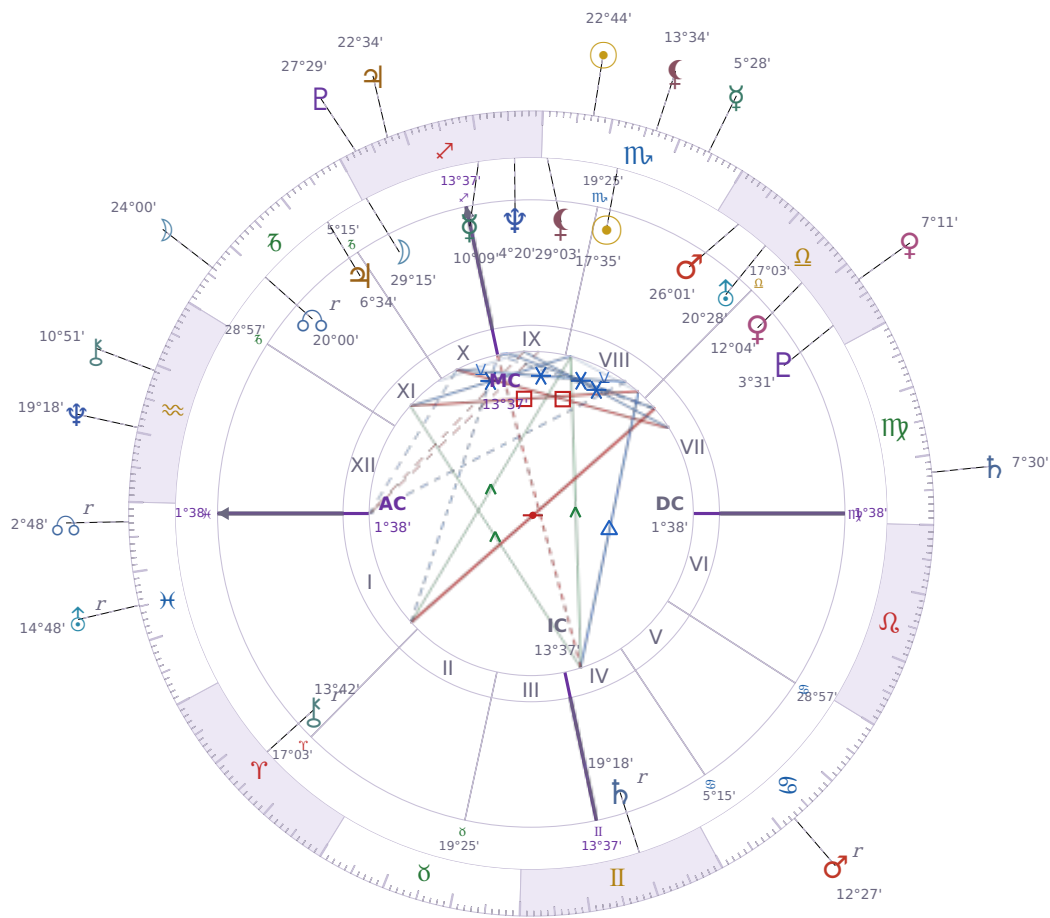

DAILY HOROSCOPE

Eric William Dane

American actor (1972-2026)

♏ Scorpio November 9, 1972 13:42 San Francisco

Thursday, 15 November 2007

TRANSITS FOR TODAY

☉ Sun	in ♏ Scorpio	22°44'10"
☾ Moon	in ♑ Capricorn	24°00'41"
☿ Mercury	in ♏ Scorpio	5°28'56"
♀ Venus	in ♎ Libra	7°11'21"
♂ Mars	in ♋ Cancer Rx	12°27'03"
♃ Jupiter	in ♐ Sagittarius	22°34'37"
♄ Saturn	in ♍ Virgo	7°30'47"

♅ Uranus	in ♋ Pisces Rx	14°48'29"
♆ Neptune	in ♒ Aquarius	19°18'32"
♇ Pluto	in ♏ Sagittarius	27°29'12"
♁ Chiron	in ♒ Aquarius	10°51'39"
♊ NNode	in ♋ Pisces Rx	2°48'15"
♁ Lilith	in ♏ Scorpio	13°34'06"