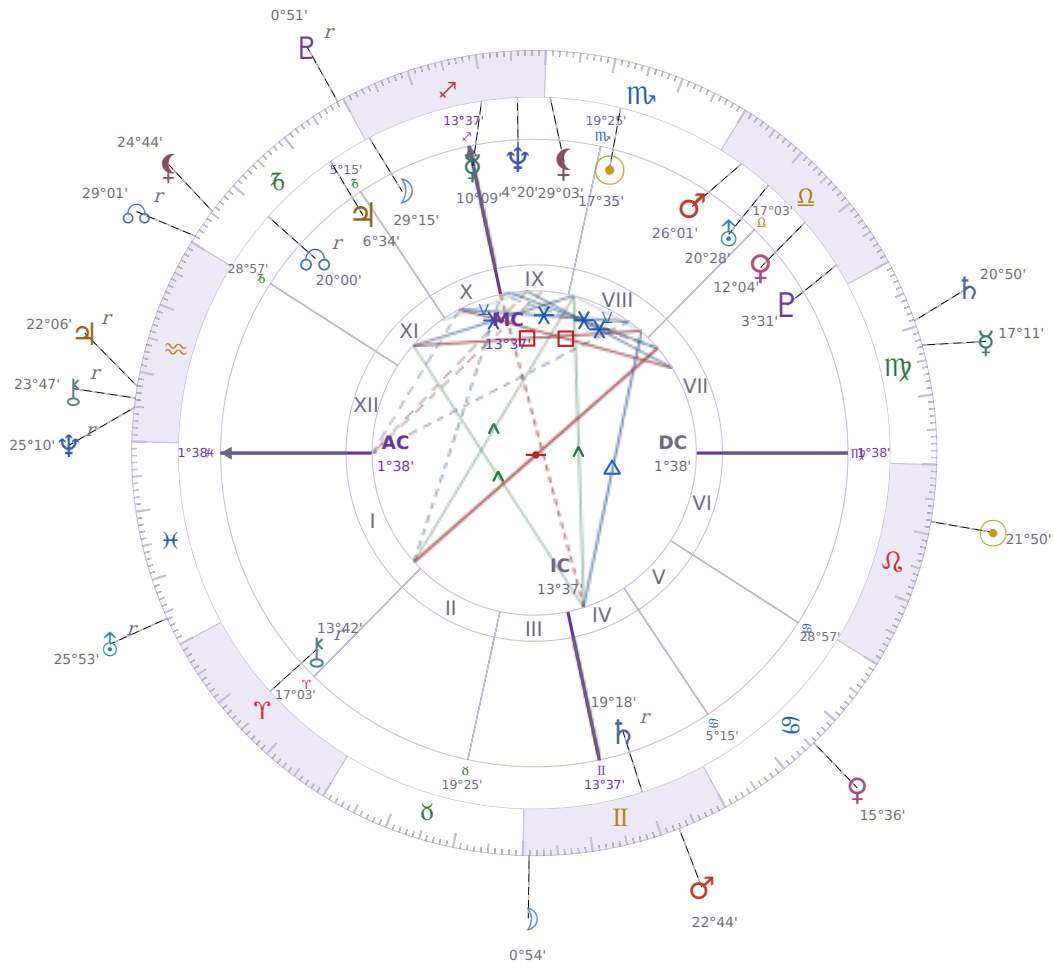

DAILY HOROSCOPE

Eric William Dane

American actor (1972-2026)

♏ Scorpio November 9, 1972 13:42 San Francisco

Friday, 14 August 2009

TRANSITS FOR TODAY

| | | |
|-----------|-------------------|-----------|
| ☉ Sun | in ♌ Leo | 21°50'01" |
| ☾ Moon | in ♊ Gemini | 0°54'26" |
| ☿ Mercury | in ♍ Virgo | 17°11'53" |
| ♀ Venus | in ♋ Cancer | 15°36'48" |
| ♂ Mars | in ♊ Gemini | 22°44'31" |
| ♃ Jupiter | in ♒ Aquarius Rx | 22°06'04" |
| ♄ Saturn | in ♍ Virgo | 20°50'13" |
| ♅ Uranus | in ♓ Pisces Rx | 25°53'32" |
| ♆ Neptune | in ♒ Aquarius Rx | 25°10'00" |
| ♇ Pluto | in ♑ Capricorn Rx | 0°51'31" |
| ♁ Chiron | in ♒ Aquarius Rx | 23°47'07" |
| ♁ NNode | in ♑ Capricorn Rx | 29°01'20" |
| ♁ Lilith | in ♑ Capricorn | 24°44'08" |

NATAL PLANETS

| | | | |
|--------------|------------------|-----------|-------|
| ☉ Sun | in ♏ Scorpio | 17°35'52" | VIII |
| ☾ Moon | in ♐ Sagittarius | 29°15'47" | X |
| ☿ Mercury | in ♐ Sagittarius | 10°09'58" | IX |
| ♀ Venus | in ♎ Libra | 12°04'48" | VII |
| ♂ Mars | in ♎ Libra | 26°01'24" | VIII |
| ♃ Jupiter | in ♑ Capricorn | 6°34'14" | XI |
| ♄ Saturn | in ♊ Gemini | 19°18'56" | IV Rx |
| ♅ Uranus | in ♎ Libra | 20°28'57" | VIII |
| ♆ Neptune | in ♐ Sagittarius | 4°20'25" | IX |
| ♇ Pluto | in ♎ Libra | 3°31'17" | VII |
| ♁ Chiron | in ♈ Aries | 13°42'19" | I Rx |
| ♁ North Node | in ♑ Capricorn | 20°00'39" | XI Rx |
| ♁ Lilith | in ♏ Scorpio | 29°03'37" | IX |