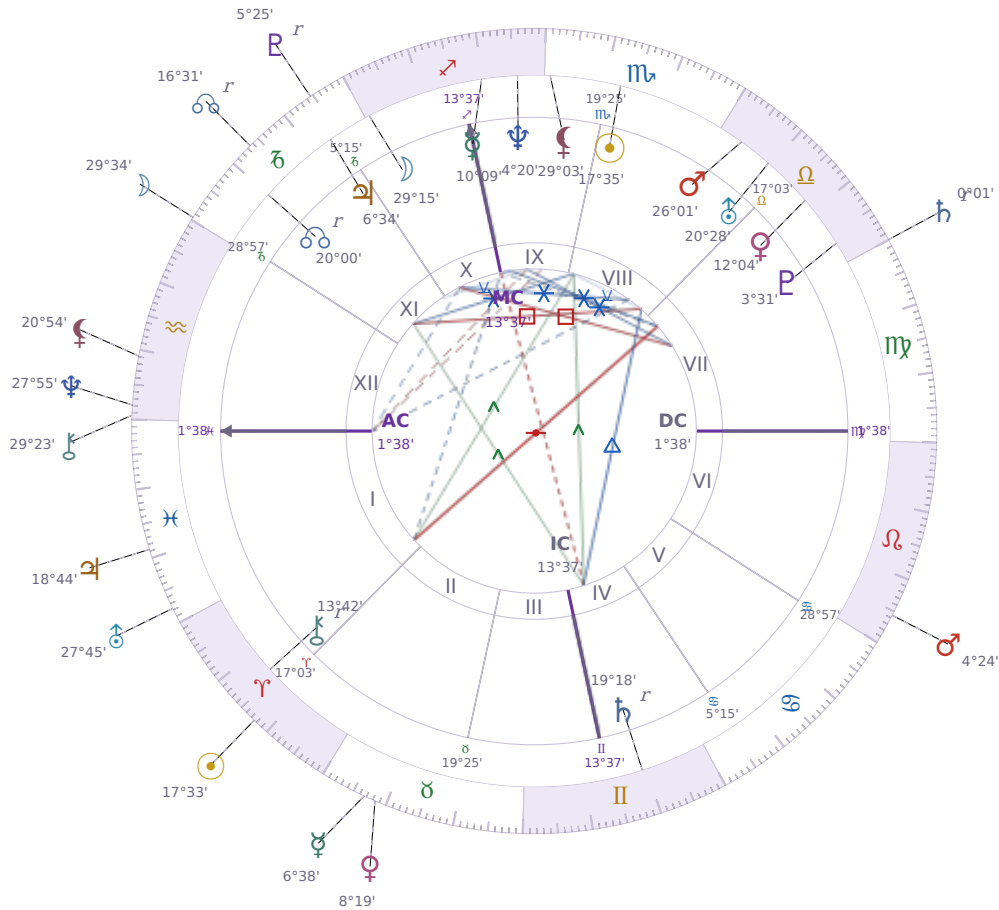

DAILY HOROSCOPE

Eric William Dane

American actor (1972-2026)

♏ Scorpio November 9, 1972 13:42 San Francisco

Wednesday, 7 April 2010

TRANSITS FOR TODAY

☉ Sun	in ♈ Aries	17°33'46"
☾ Moon	in ♑ Capricorn	29°34'56"
☿ Mercury	in ♉ Taurus	6°38'43"
♀ Venus	in ♉ Taurus	8°19'46"
♂ Mars	in ♌ Leo	4°24'43"
♃ Jupiter	in ♓ Pisces	18°44'07"
♄ Saturn	in ♎ Libra Rx	0°01'15"
♅ Uranus	in ♓ Pisces	27°45'59"
♆ Neptune	in ♒ Aquarius	27°55'42"
♇ Pluto	in ♑ Capricorn Rx	5°25'13"
♁ Chiron	in ♒ Aquarius	29°23'41"
♁ NNode	in ♑ Capricorn Rx	16°31'31"
♁ Lilith	in ♒ Aquarius	20°54'06"

## NATAL PLANETS

☉ Sun	in ♏ Scorpio	17°35'52"	VIII
☾ Moon	in ♐ Sagittarius	29°15'47"	X
☿ Mercury	in ♐ Sagittarius	10°09'58"	IX
♀ Venus	in ♎ Libra	12°04'48"	VII
♂ Mars	in ♎ Libra	26°01'24"	VIII
♃ Jupiter	in ♑ Capricorn	6°34'14"	XI
♄ Saturn	in ♊ Gemini	19°18'56"	IV Rx
♅ Uranus	in ♎ Libra	20°28'57"	VIII
♆ Neptune	in ♐ Sagittarius	4°20'25"	IX
♇ Pluto	in ♎ Libra	3°31'17"	VII
♁ Chiron	in ♈ Aries	13°42'19"	I Rx
♁ North Node	in ♑ Capricorn	20°00'39"	XI Rx
♁ Lilith	in ♏ Scorpio	29°03'37"	IX