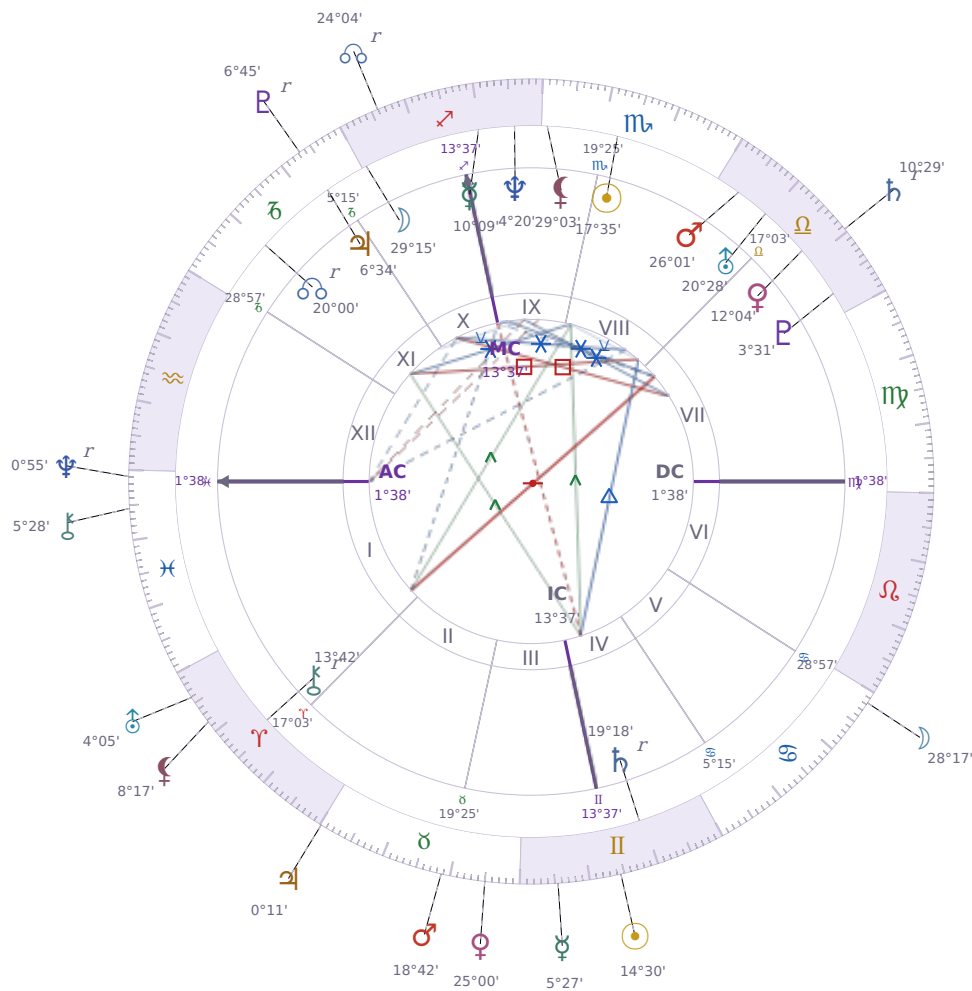

DAILY HOROSCOPE

Eric William Dane

American actor (1972-2026)

♏ Scorpio November 9, 1972 13:42 San Francisco

Sunday, 5 June 2011

TRANSITS FOR TODAY

☉ Sun	in ♊ Gemini	14°30'11"
☾ Moon	in ♋ Cancer	28°17'16"
☿ Mercury	in ♊ Gemini	5°27'43"
♀ Venus	in ♉ Taurus	25°00'32"
♂ Mars	in ♉ Taurus	18°42'25"
♃ Jupiter	in ♉ Taurus	0°11'19"
♄ Saturn	in ♎ Libra Rx	10°29'37"

♅ Uranus	in ♈ Aries	4°05'21"
♆ Neptune	in ♋ Pisces Rx	0°55'34"
♇ Pluto	in ♏ Capricorn Rx	6°45'47"
♁ Chiron	in ♋ Pisces	5°28'46"
♊ NNode	in ♐ Sagittarius Rx	24°04'23"
♁ Lilith	in ♈ Aries	8°17'59"

NATAL PLANETS

KEY DATE

♃ Jupiter enters ♉ Taurus

Jupiter in *Taurus* makes people **slower to decide** but more **confident once they commit** to money moves, property deals, or long-term plans. At work and in relationships, you'll notice a shift toward **wanting real results** rather than quick wins — people spend time building something solid instead of jumping between options. Over time, those who **take deliberate action** on financial goals or practical projects during this transit tend to see actual gains, though the pace feels measured compared to what *Jupiter* usually delivers.