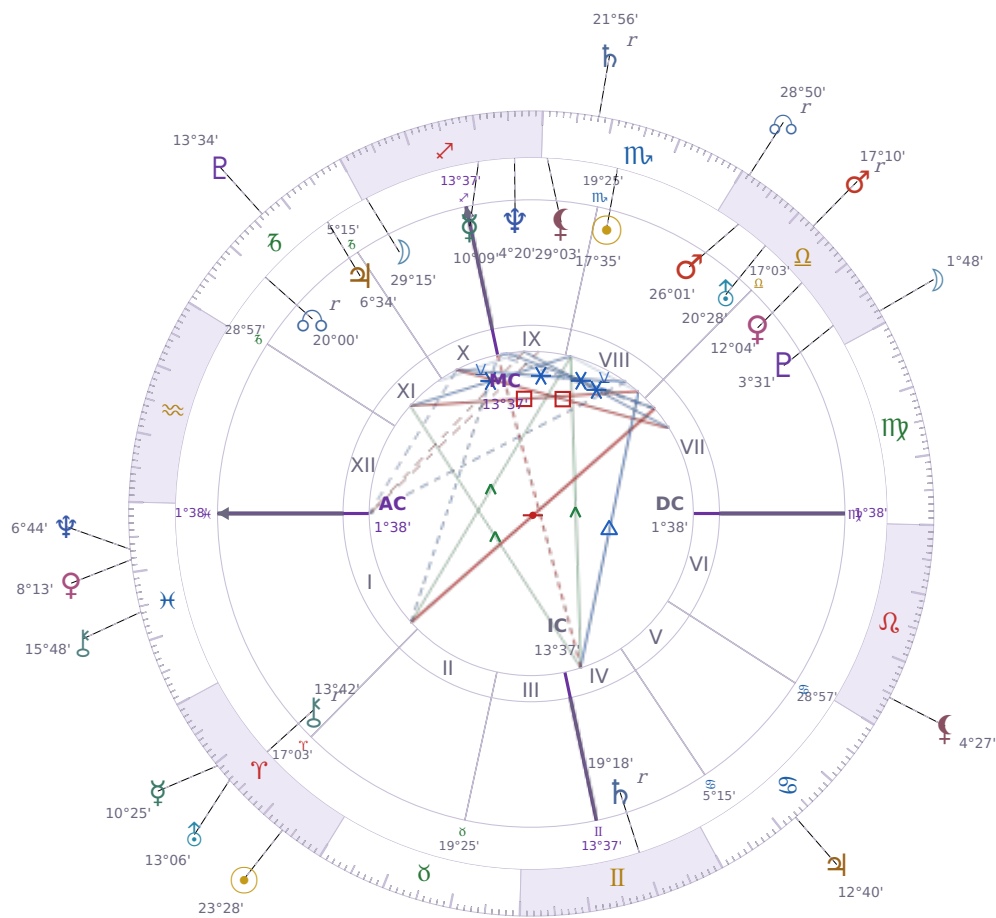

DAILY HOROSCOPE

Eric William Dane

American actor (1972-2026)

♏ Scorpio November 9, 1972 13:42 San Francisco

Sunday, 13 April 2014

TRANSITS FOR TODAY

☉ Sun	in ♈ Aries	23°28'58"
☾ Moon	in ♎ Libra	1°48'45"
☿ Mercury	in ♈ Aries	10°25'59"
♀ Venus	in ♋ Pisces	8°13'03"
♂ Mars	in ♎ Libra Rx	17°10'34"
♃ Jupiter	in ♋ Cancer	12°40'19"
♄ Saturn	in ♏ Scorpio Rx	21°56'19"

♅ Uranus	in ♈ Aries	13°06'19"
♆ Neptune	in ♋ Pisces	6°44'14"
♇ Pluto	in ♏ Capricorn	13°34'46"
♁ Chiron	in ♋ Pisces	15°48'03"
♁ NNode	in ♎ Libra Rx	28°50'23"
♁ Lilith	in ♌ Leo	4°27'31"

## KEY TRANSIT FACTORS