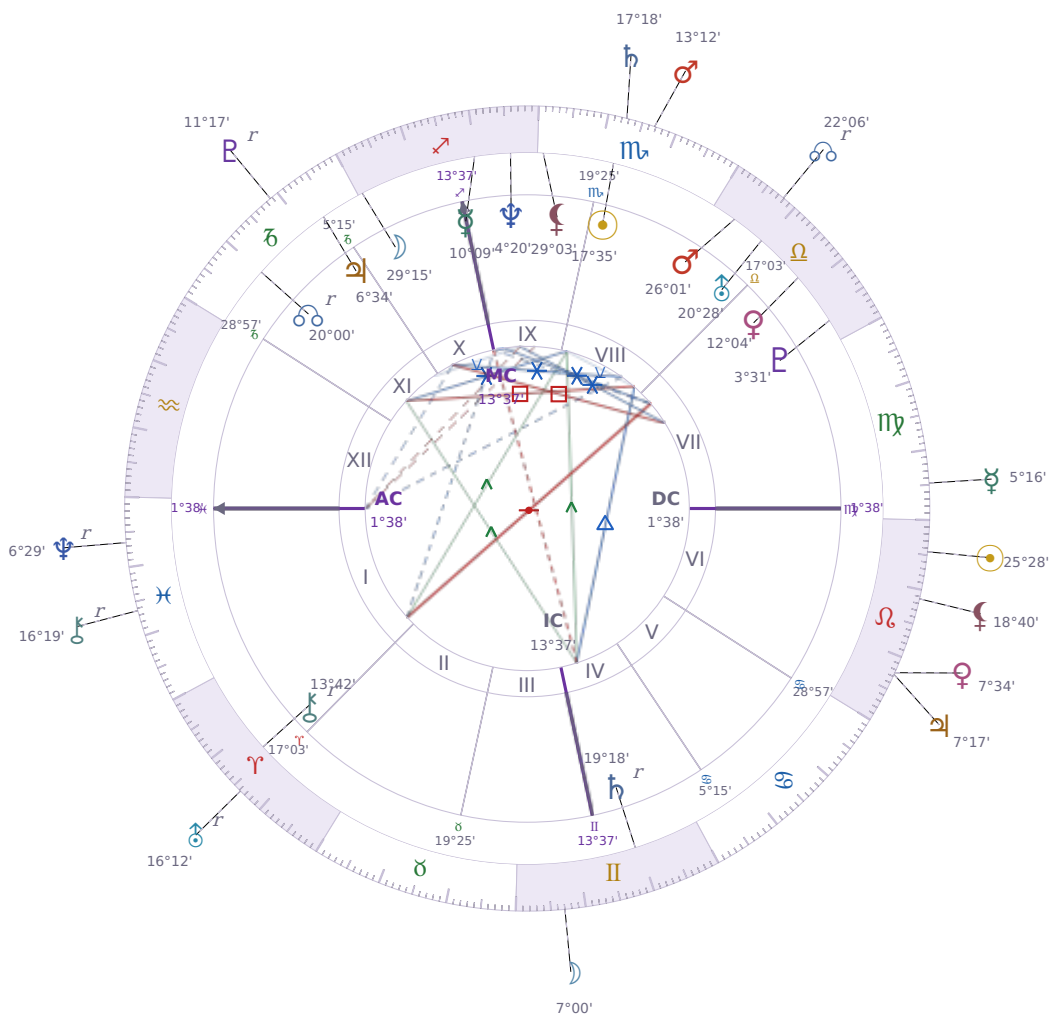

DAILY HOROSCOPE

Eric William Dane

American actor (1972-2026)

♏ Scorpio November 9, 1972 13:42 San Francisco

Monday, 18 August 2014

TRANSITS FOR TODAY

☉ Sun	in ♌ Leo	25°28'32"
☾ Moon	in ♊ Gemini	7°00'50"
☿ Mercury	in ♍ Virgo	5°16'09"
♀ Venus	in ♌ Leo	7°34'36"
♂ Mars	in ♏ Scorpio	13°12'06"
♃ Jupiter	in ♌ Leo	7°17'50"
♄ Saturn	in ♏ Scorpio	17°18'16"