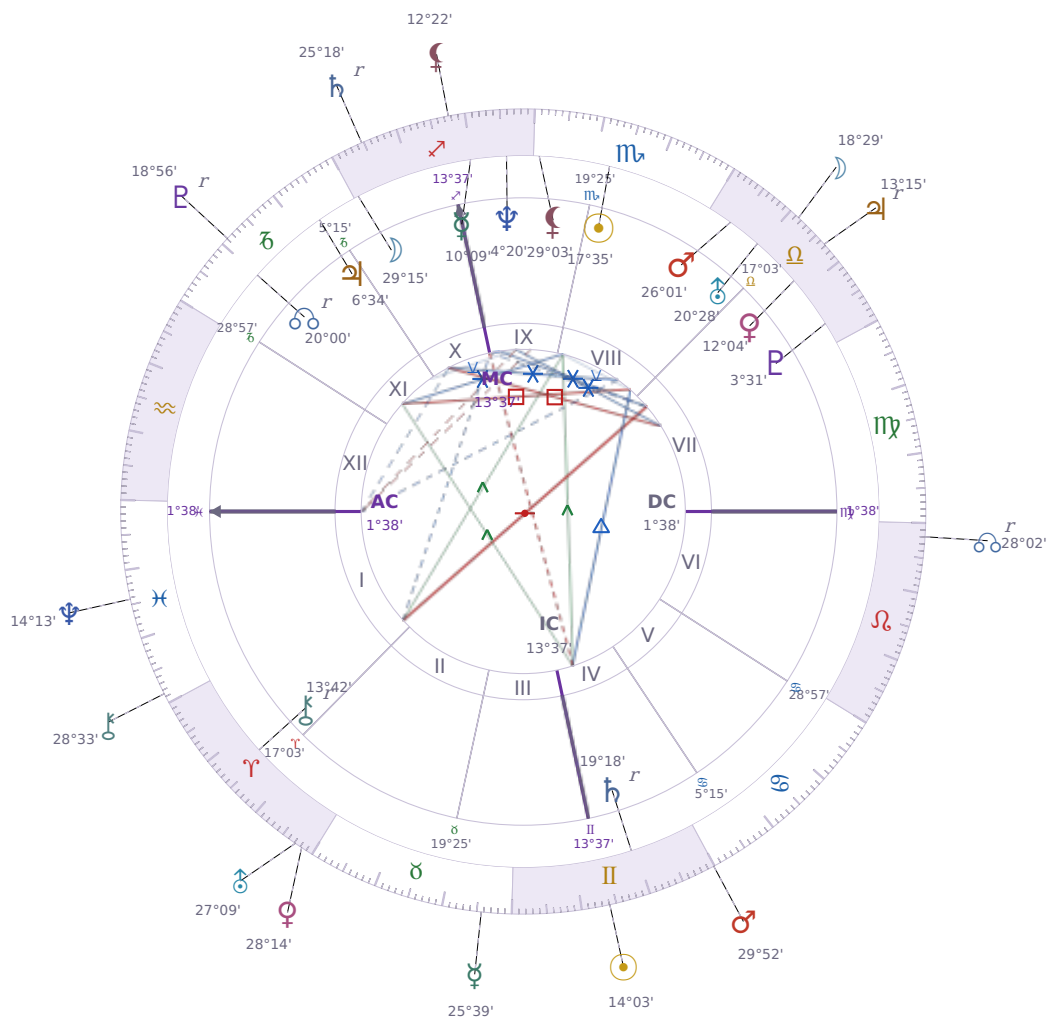

DAILY HOROSCOPE

Eric William Dane

American actor (1972-2026)

♏ Scorpio November 9, 1972 13:42 San Francisco

Sunday, 4 June 2017

TRANSITS FOR TODAY

☉ Sun	in ♊ Gemini	14°03'30"
☾ Moon	in ♎ Libra	18°29'48"
☿ Mercury	in ♉ Taurus	25°39'02"
♀ Venus	in ♈ Aries	28°14'27"
♂ Mars	in ♊ Gemini	29°52'54"
♃ Jupiter	in ♎ Libra Rx	13°15'18"
♄ Saturn	in ♏ Sagittarius Rx	25°18'14"

♅ Uranus	in ♈ Aries	27°09'04"
♆ Neptune	in ♋ Pisces	14°13'32"
♇ Pluto	in ♏ Capricorn Rx	18°56'15"
♄ Chiron	in ♋ Pisces	28°33'04"
♁ NNode	in ♌ Leo Rx	28°02'39"
♁ Lilith	in ♏ Sagittarius	12°22'40"

## KEY TRANSIT FACTORS