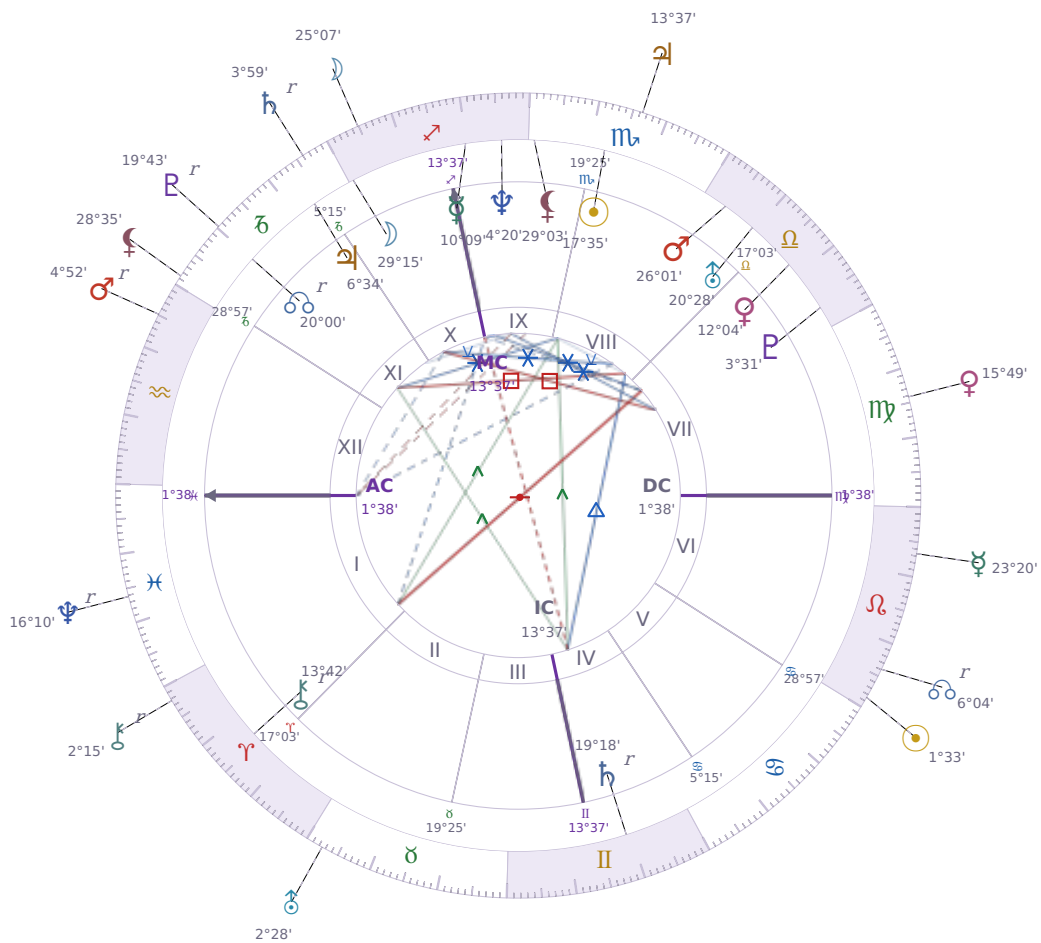

DAILY HOROSCOPE

Eric William Dane

American actor (1972-2026)

♏ Scorpio November 9, 1972 13:42 San Francisco

Tuesday, 24 July 2018

TRANSITS FOR TODAY

☉ Sun	in ♌ Leo	1°33'04"
☾ Moon	in ♐ Sagittarius	25°07'31"
☿ Mercury	in ♌ Leo	23°20'06"
♀ Venus	in ♍ Virgo	15°49'56"
♂ Mars	in ♒ Aquarius Rx	4°52'58"
♃ Jupiter	in ♏ Scorpio	13°37'49"
♄ Saturn	in ♑ Capricorn Rx	3°59'19"

♅ Uranus	in ♉ Taurus	2°28'44"
♆ Neptune	in ♋ Pisces Rx	16°10'07"
♇ Pluto	in ♏ Capricorn Rx	19°43'45"
♁ Chiron	in ♈ Aries Rx	2°15'41"
♁ NNode	in ♌ Leo Rx	6°04'03"
♁ Lilith	in ♏ Capricorn	28°35'02"