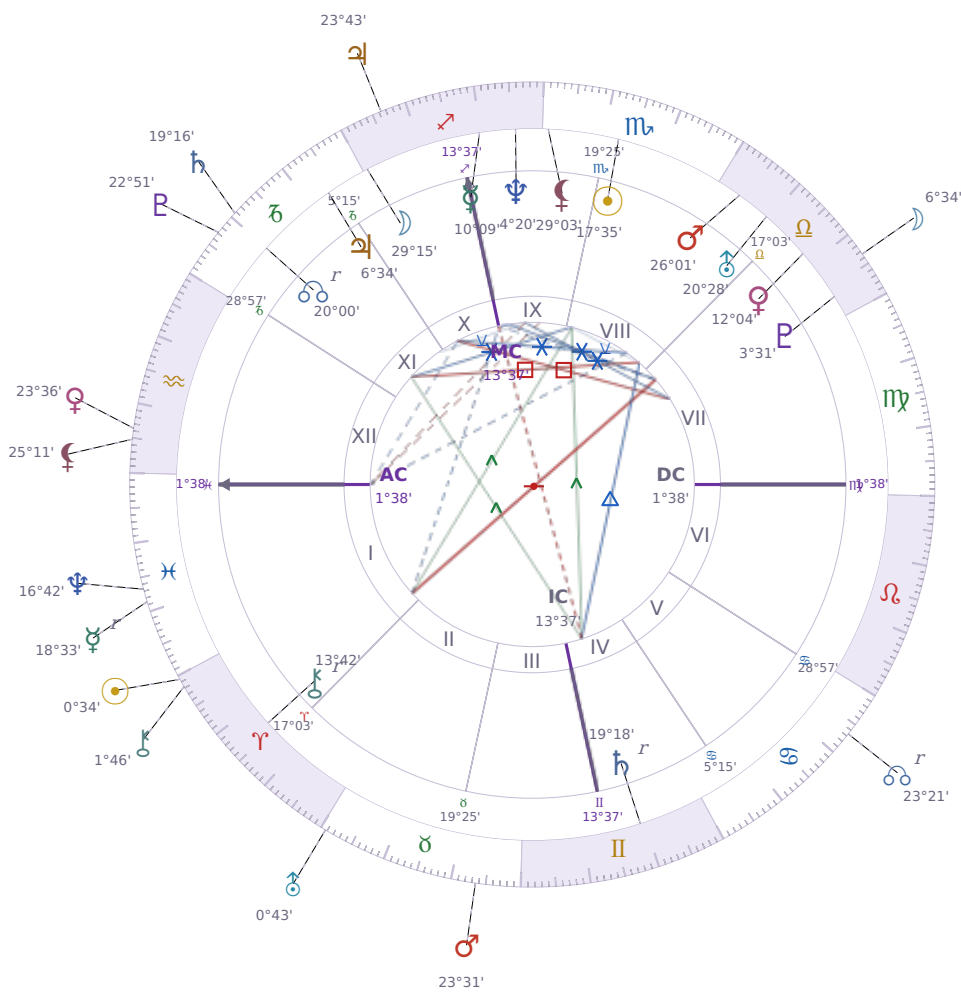

DAILY HOROSCOPE

Eric William Dane

American actor (1972–2026)

♏ Scorpio November 9, 1972 13:42 San Francisco

Thursday, 21 March 2019

TRANSITS FOR TODAY

☉ Sun	in ♈ Aries	0°34'49"
☾ Moon	in ♎ Libra	6°34'29"
☿ Mercury	in ♋ Pisces Rx	18°33'47"
♀ Venus	in ♒ Aquarius	23°36'33"
♂ Mars	in ♉ Taurus	23°31'22"
♃ Jupiter	in ♐ Sagittarius	23°43'01"
♄ Saturn	in ♐ Capricorn	19°16'08"

♅ Uranus	in	♉ Taurus	0°43'45"
♆ Neptune	in	♓ Pisces	16°42'25"
♇ Pluto	in	♑ Capricorn	22°51'55"
♁ Chiron	in	♈ Aries	1°46'18"
♊ NNode	in	♋ Cancer Rx	23°21'28"
♁ Lilith	in	♒ Aquarius	25°11'10"

NATAL PLANETS