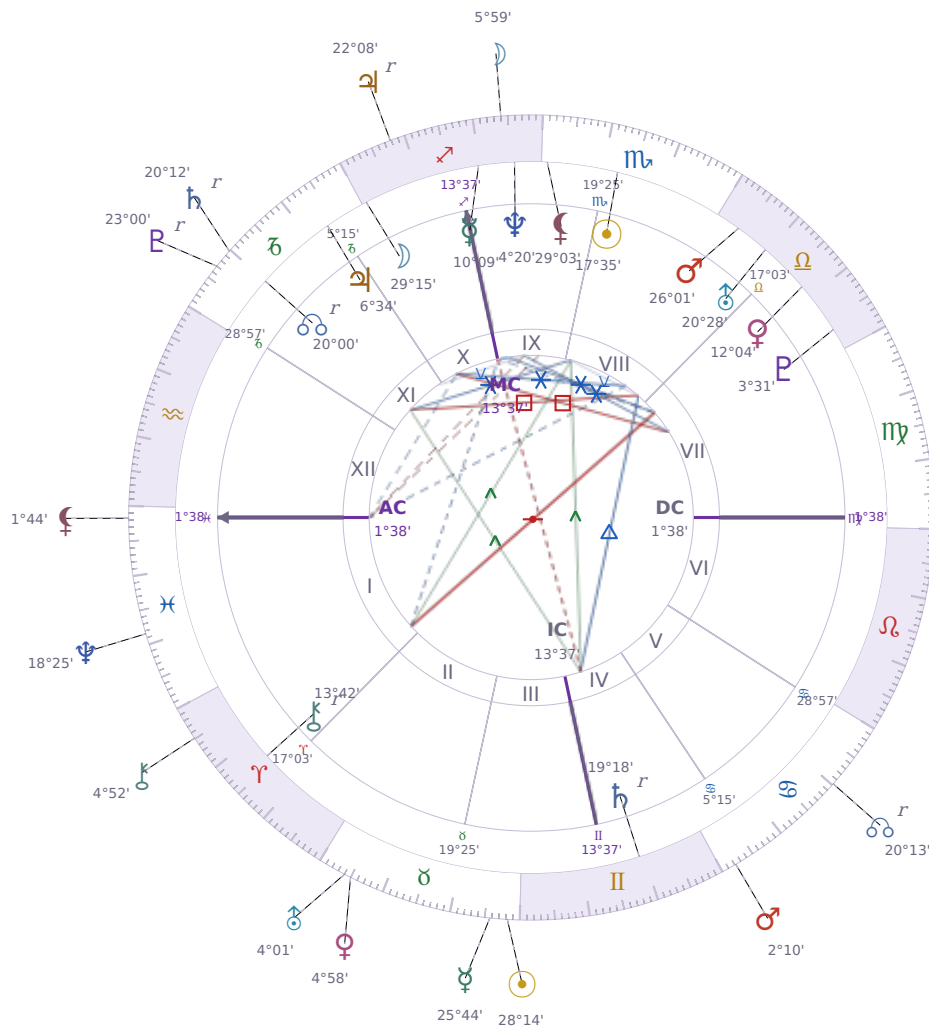

DAILY HOROSCOPE

Eric William Dane

American actor (1972-2026)

♏ Scorpio November 9, 1972 13:42 San Francisco

Sunday, 19 May 2019

TRANSITS FOR TODAY

☉ Sun	in ♉ Taurus	28°14'11"
☾ Moon	in ♐ Sagittarius	5°59'23"
☿ Mercury	in ♉ Taurus	25°44'23"
♀ Venus	in ♉ Taurus	4°58'20"
♂ Mars	in ♋ Cancer	2°10'30"
♃ Jupiter	in ♐ Sagittarius Rx	22°08'23"
♄ Saturn	in ♏ Capricorn Rx	20°12'56"

♅ Uranus	in	♉ Taurus	4°01'05"
♆ Neptune	in	♓ Pisces	18°25'44"
♇ Pluto	in	♑ Capricorn <b>Rx</b>	23°00'23"
♁ Chiron	in	♈ Aries	4°52'53"
♊ NNode	in	♋ Cancer <b>Rx</b>	20°13'59"
♁ Lilith	in	♓ Pisces	1°44'50"

## KEY TRANSIT FACTORS