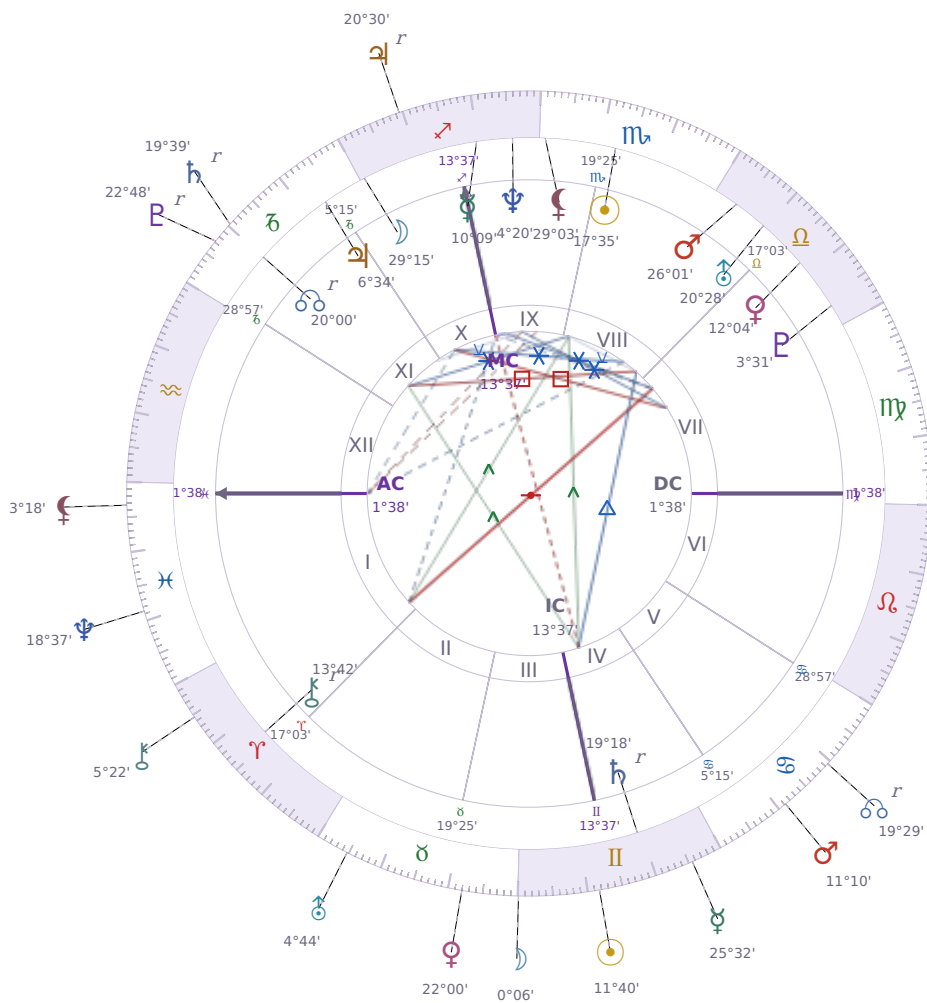

DAILY HOROSCOPE

Eric William Dane

American actor (1972-2026)

♏ Scorpio November 9, 1972 13:42 San Francisco

Sunday, 2 June 2019

TRANSITS FOR TODAY

☉ Sun	in ♊ Gemini	11°40'56"
☾ Moon	in ♊ Gemini	0°06'48"
☿ Mercury	in ♊ Gemini	25°32'13"
♀ Venus	in ♉ Taurus	22°00'03"
♂ Mars	in ♋ Cancer	11°10'51"
♃ Jupiter	in ♐ Sagittarius Rx	20°30'36"
♄ Saturn	in ♏ Capricorn Rx	19°39'02"

♅ Uranus	in	♉ Taurus	4°44'05"
♆ Neptune	in	♓ Pisces	18°37'30"
♇ Pluto	in	♑ Capricorn <b>Rx</b>	22°48'29"
♁ Chiron	in	♈ Aries	5°22'25"
♊ NNode	in	♋ Cancer <b>Rx</b>	19°29'30"
♁ Lilith	in	♓ Pisces	3°18'23"

## KEY TRANSIT FACTORS