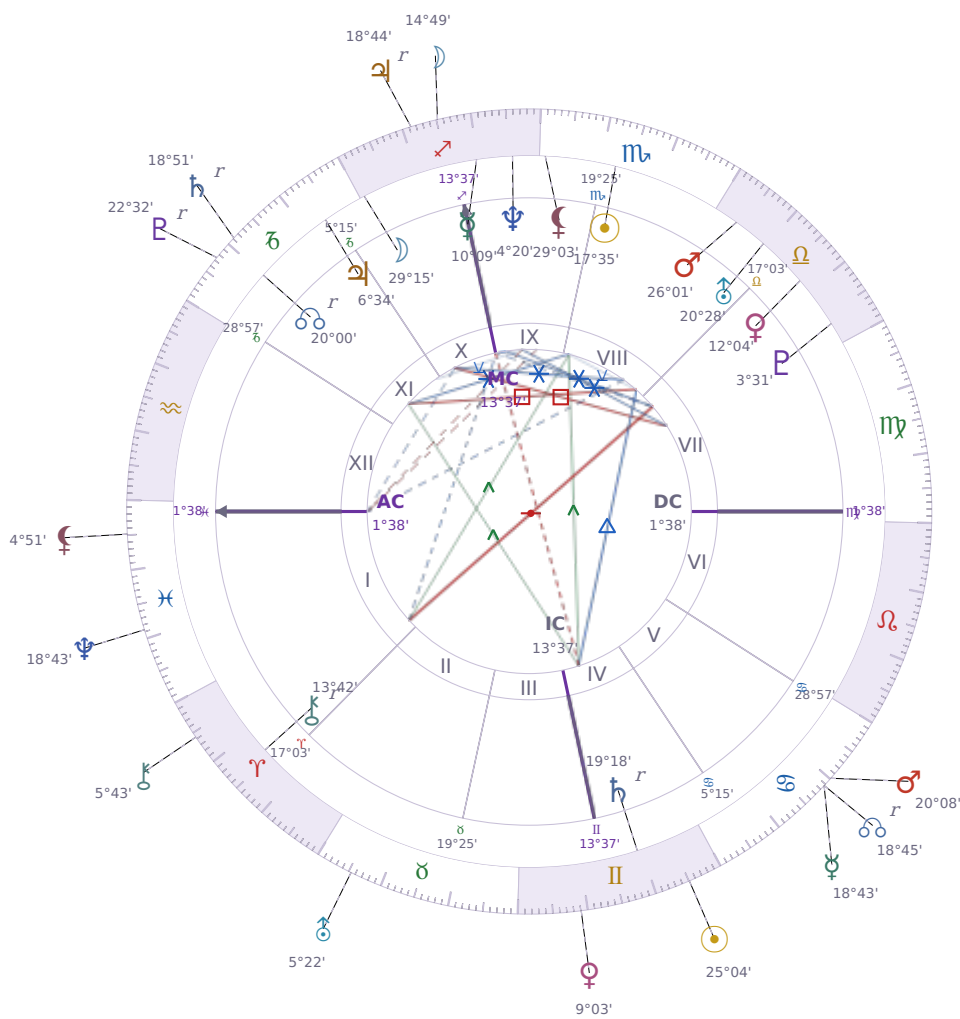

DAILY HOROSCOPE

Eric William Dane

American actor (1972-2026)

♏ Scorpio November 9, 1972 13:42 San Francisco

Sunday, 16 June 2019

TRANSITS FOR TODAY

☉ Sun	in ♊ Gemini	25°04'24"
☾ Moon	in ♏ Sagittarius	14°49'24"
☿ Mercury	in ♋ Cancer	18°43'58"
♀ Venus	in ♊ Gemini	9°03'37"
♂ Mars	in ♋ Cancer	20°08'29"
♃ Jupiter	in ♏ Sagittarius Rx	18°44'06"
♄ Saturn	in ♐ Capricorn Rx	18°51'00"

♅ Uranus	in ♉ Taurus	5°22'01"
♆ Neptune	in ♋ Pisces	18°43'01"
♇ Pluto	in ♏ Capricorn Rx	22°32'35"
♁ Chiron	in ♈ Aries	5°43'16"
♊ NNode	in ♋ Cancer Rx	18°45'02"
♁ Lilith	in ♋ Pisces	4°51'58"

NATAL PLANETS

KEY TRANSIT FACTORS

♊ NNode ☐ Square ♁ natal Uranus ★

Right now you're caught between wanting to break free and feeling pulled toward fitting in with a group or community, which creates real friction in your social life. You might find yourself saying yes to commitments you don't actually want, then suddenly rejecting them or picking fights over small things. Over the coming weeks, this restlessness will push you to examine which relationships or groups are genuinely yours and which ones you've stayed in out of habit or obligation.

♂ Mars ☌ Opposition ♊ natal NNode

Right now you're running into friction with people who expect you to follow their path, and you're **pushing back harder than usual**. Your instinct is to act independently and prove yourself, which creates real conflict with anyone trying to guide or direct you. Over the coming weeks, you'll notice this drive to go your own way is actually blocking the connections and collaborative opportunities that normally help you grow.